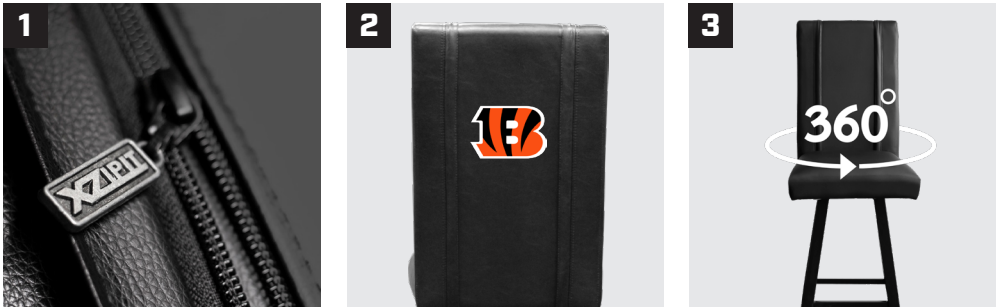

BAR STOOL 2000

Available in swivel and a standard base. Contemporary styling with sturdy powder-coated metal frame and upholstered seat. Features designed for commercial use and suitable for home use.

FEATURES **UP TO 10 YEAR WARRANTY***

- 1** XZipit® Patented Interchangeable Logo System
- 2** Logo can be displayed on the front and/or the back of the chair
- 3** Swivel Base has 360° function
 - Vinyl upholstered seat and custom removable XZipit back
 - Fully Assembled (Swivel requires seat assembly to the frame)
 - *10 Year warranty for frame, 1 year warranty for fabric
 - 1 Year Warranty on all XZipit® logo panels
 - Durable 18 gauge powder-coated steel
 - Stools available in black or brown
 - Side Chair models available

DIMENSIONS

Height: 42" **Seat Width:** 18"
Width: 20" **Seat Height:** 30"
Depth: 25"