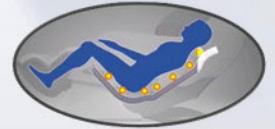

 Espresso / Pearl White

 Cappuccino / Pearl White

The CZ-710V is the world's first Vario Motion™ 4D L-track robotic massage chair.

Additional features of the CZ-710V include: knee compression massage with heat, chromotherapy 2.0, a touch pad remote, and Bluetooth speakers.

L-Track with 4D Vario Motion™.
The CZ-710V has a mechanism that travels from your neck down to your glutes and moves on every axis with variable speed technology.

Revolutionary Leg Compression.
With the ability to move the heated air compression leg-sleeve up and down, you will be able to experience an amazing knee or calf massage.