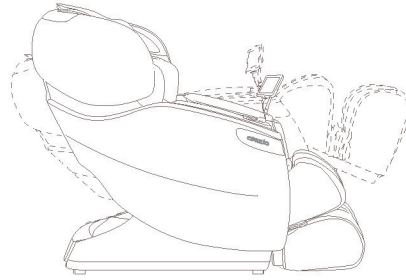

- Accurate acupressure positioning
- Optimal temperature therapy
- Precise speed sensor

Voice Control Compatible

Works with Amazon Alexa

High-Tech Inside and Out

Inside the CZ-716, every experience is personal. An on-board assistant tracks usage patterns and preferences, integrating seamlessly with your digital life. Everything is tuned to your liking, from cueing up your favorite music, to creating your own customized massage.

Standard Features:

- Advanced 4D L-Track Massage (Neck to Glutes)
- 3" 4D Node Extension
- 4D Human-Like Vario Motion™ Mechanism
- One Touch Zero Gravity Recline
- Quick Access Buttons on Armrest
- Independent Back and Foot Rest Control
- Space Saving Design - 5 Inches From Wall
- 64 Airbags With Pressure Sensor
- Full Body Air Compression
- Custom & Spot Massage
- 7 Modes of Chromotherapy LED Lighting
- Bluetooth Surround Sound Speakers

DREAMSEAT

Height
47.6"

Width 33.1"

Reclined
41.3"

Length 62.2"

Reclined 77.2"

Weight Capacity: 320lbs
Product Weight: 276lbs

Champagne &
Champagne
(CZ-716-8282)