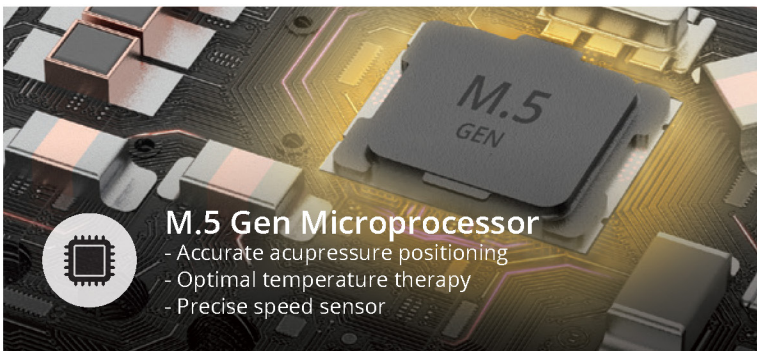

M.5 Gen Microprocessor

- Accurate acupressure positioning
- Optimal temperature therapy
- Precise speed sensor

Voice Control Compatible

Works with Amazon Alexa