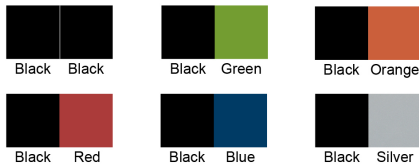

DIMENSIONS

Width: 36" Depth: 30" Height: 24-32" Weight: 95 lbs.

Color Options

Desk metal and worksurface laminate is black. Edgeband/chair rail accents available in black, green, orange, blue, and silver.

** Must be purchased in Quantities of 1/3/5/6/10*

LAMINATE & POWDER COAT

Personalize your desks, lecterns, and collaboration table with decor-enhancing color choices. Dreamseat offers 22 popular laminate choices and 12 metal colors to complement your existing furniture or interiors.