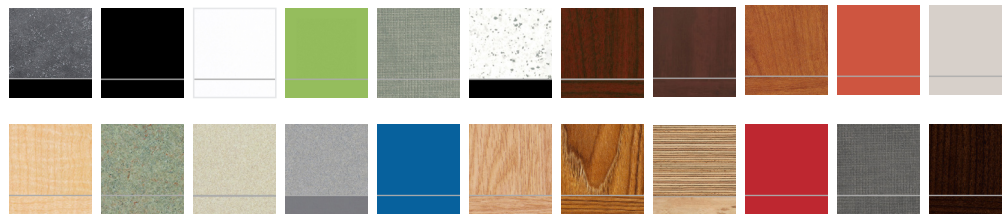

LEG LOGO KIT

AUDIENCE LOGO KIT

LED LOGO KIT

POWDER COAT FINISHES

LAMINATE PATTERNS

COMPACT GAMING TABLE OPTIONS

LEG LOGO KIT

The logos that Dreamseat creates are laser cut through a sheet metal panel or door. The color of the door or panel will typically match the powdercoat color of the metal specified for that piece of furniture.

** Set of 2, Requires 10 Unit Minimum Purchase.*

AUDIENCE LOGO KIT

The logos that Dreamseat creates are laser cut through a sheet metal panel or door. The color of the door or panel will typically match the powdercoat color of the metal specified for that piece of furniture.

** Must be purchased in Quantities of 1/3/5/6/10*

LAMINATE & POWDER COAT

Personalize your desks, lecterns, and collaboration table with decor-enhancing color choices. Dreamseat offers 22 popular laminate choices and 12 metal colors to complement your existing furniture or interiors.