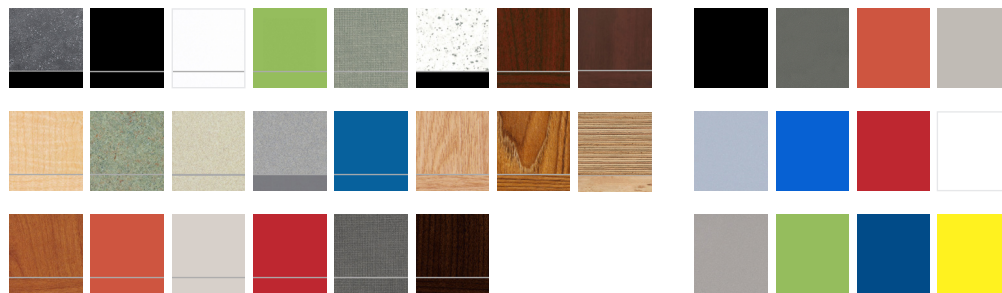

LEG LOGO KIT

AUDIENCE LOGO KIT

LED LOGO KIT

CPU SLING

LAMINATE PATTERNS • POWDER COAT FINISHES

COMPACT GAMING TABLE OPTIONS

LEG LOGO KIT

The logos that Dreamseat creates are laser cut through a sheet metal panel or door. The color of the door or panel will typically match the powdercoat color of the metal specified for that piece of furniture.