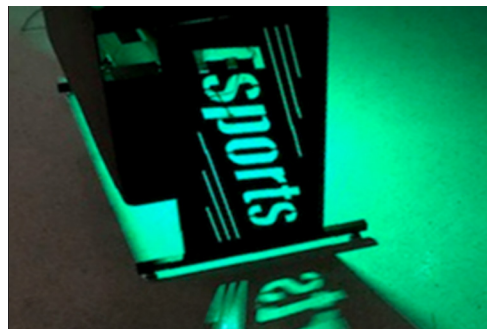

COMPACT GAMING TABLE

Evolve your Lan Center, or Esports facility with our state of art Compact Gaming Table! Bring DreamSeat's quality build, wire management, height adjustability, and years of branded furniture design and development to the arena, with the Compact Gaming Table! Engineered to enhance the gaming experience, the Compact Gaming Table provides a quality build with a minimalistic design creating an ample field of play, superior ergonomics and branded with your logo. Don't settle for an "at home" gaming table for your Lan Center. Your customers deserve a state of the art gaming experience.

DIMENSIONS

Width: 36" Depth: 30" Height: 24-32" Weight: 95 lbs.

Color Options

Desk metal and worksurface laminate is black. Edgeband/chair rail accents available in black, green, orange, blue, and silver.

LEG LOGO KIT

AUDIENCE LOGO KIT

LED LOGO KIT

CPU SLING

LAMINATE PATTERNS • POWDER COAT FINISHES

COMPACT GAMING TABLE OPTIONS

LEG LOGO KIT

The logos that Dreamseat creates are laser cut through a sheet metal panel or door. The color of the door or panel will typically match the powdercoat color of the metal specified for that piece of furniture.

** Set of 2, Requires 10 Unit Minimum Purchase.*

AUDIENCE LOGO KIT

The logos that Dreamseat creates are laser cut through a sheet metal panel or door. The color of the door or panel will typically match the powdercoat color of the metal specified for that piece of furniture.