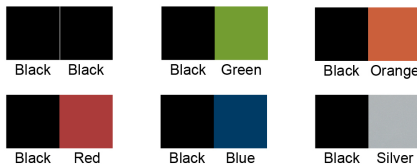

DIMENSIONS

Width: 36" Depth: 30" Height: 24-32" Weight: 95 lbs.

Color Options

Desk metal and worksurface laminate is black. Edgeband/chair rail accents available in black, green, orange, blue, and silver.