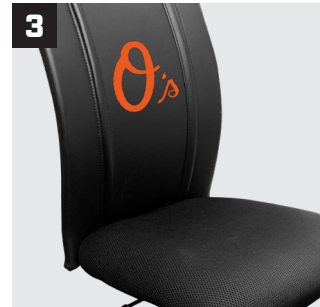

CURVE TASK CHAIR

The Curve Task Chair is perfect for your office or conference room. Designed with an ergonomic curved back and a commercially rated base the Curve is designed for hours upon hours of comfortable and maintenance free use. The patented XZipit system provides endless logo options on the front and back of the chair.

FEATURES **UP TO 10 YEAR WARRANTY***

- 1** XZipit® Patented Interchangeable Logo System
- 2** Durable high grade plastic and aluminum arm rests
- 3** Removable Armrests
 - Contoured lumbar support back, with chrome finished base
 - One touch pneumatic seat height adjustment
 - 2-to-1 tilt control with adjustable tilt tension
 - Comfortable mesh seat bottom
 - Meets or exceeds BIFMA standards
 - * 10 Year Warranty on non-moving metal parts, 5 Year Warranty on component parts, 2 Year Warranty on chair cover material
 - 1 Year Warranty on all XZipit® Logo Panels
 - Some Assembly Required

DIMENSIONS

Height: 38-42"
Width: 25"
Depth: 21"
Seat Width: 19"
Seat Height: 18-22"