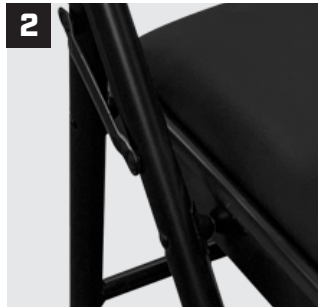

DS500 BRANDED FOLDING CHAIR

Our DS500 Branded Folding Chairs can be personalized with any high-resolution image or design, making them the perfect promotional solution for any event. The DS500 is the perfect blend of functionality, durability, quality and comfort. Using full digital printing, our padded seats and backs will showcase your design in ways you never imagined, leaving a lasting impression on your guests and clients.

FEATURES

- 1** Fully Digital Printing Capabilities of Seat Bottom and Back
- 2** High Quality Steel Design
- 3** Standard Black Frame, Custom Colors Available on Large Orders
 - 500 lb Weight Limit and 225 lb Impact Limit
 - Minimum Order of 10 Chairs
 - No Set Up Fees

DIMENSIONS

Unfolded: 29.53"L x 18.5"W x 19.69"H

Folded: 37.8"L x 18.5"W x 3.35"H

Box: 38.58"L x 9.25"W x 18.9"H

Box Weight: 48 lbs

Weight: 11.2 lbs

Back: 16.25"W x 7.25"H

Bottom: 15.75"W x 15.75"H