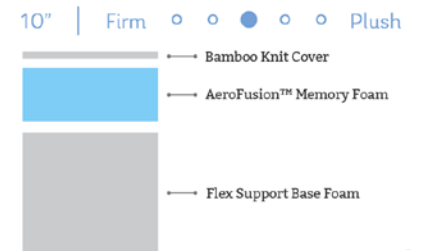

OFFICIAL LICENSEE OF:

www.Dreamseat.com // 631.656.1066 // 150 Motor Parkway Suite 200. Hauppauge, NY 11788

DREAMER MATTRESS

Every Dreamer mattress has a temperature-regulating Bamboo Knit Cover that wraps around the two distinct layers inside. The cooling AeroFusion™ Memory Foam on top keeps the sleeper cool and comfortable while the Flex Support Base below supports and cradles them gently.

FEATURES

- Bamboo Infused Knit Cover
- AeroFusion™ Memory Foam
- Removable Cover
- Hypoallergenic
- Optional Tencel Fabric Protectors (Individual or Boxes of 20)

SPECIFICATIONS

- Size: Twin XL
- Thickness Options: 6", 8" or 10"

6" DREAMER

8" DREAMER

10" DREAMER

Removable Cover

Memory Foam

Hypoallergenic

Bamboo Infused