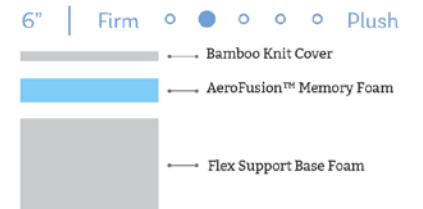

OFFICIAL LICENSEE OF:

www.Dreamseat.com // 631.656.1066 // 150 Motor Parkway Suite 200. Hauppauge, NY 11788

DREAMER MATTRESS

Every Dreamer mattress has a temperature-regulating Bamboo Knit Cover that wraps around the two distinct layers inside. The cooling AeroFusion™ Memory Foam on top keeps the sleeper cool and comfortable while the Flex Support Base below supports and cradles them gently.

FEATURES

- Bamboo Infused Knit Cover
- AeroFusion™ Memory Foam
- Removable Cover
- Hypoallergenic
- Optional Tencel Fabric Protectors (Individual or Boxes of 20)

SPECIFICATIONS

- Size: Twin XL
- Thickness Options: 6", 8" or 10"

6" DREAMER

8" DREAMER

10" DREAMER

Removable Cover

Memory Foam

Hypoallergenic

Bamboo Infused