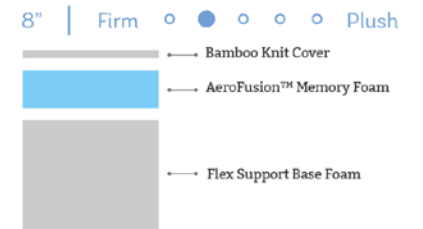

OFFICIAL LICENSEE OF:

www.Dreamseat.com // 631.656.1066 // 150 Motor Parkway Suite 200. Hauppauge, NY 11788

DREAMER MATTRESS

Every Dreamer mattress has a temperature-regulating Bamboo Knit Cover that wraps around the two distinct layers inside. The cooling AeroFusion™ Memory Foam on top keeps the sleeper cool and comfortable while the Flex Support Base below supports and cradles them gently.

FEATURES

- Bamboo Infused Knit Cover
- AeroFusion™ Memory Foam
- Removable Cover
- Hypoallergenic
- Optional Tencel Fabric Protectors (Individual or Boxes of 20)

SPECIFICATIONS

- Size: Twin XL
- Thickness Options: 6", 8" or 10"

6" DREAMER

8" DREAMER

10" DREAMER

Removable Cover

Memory Foam

Hypoallergenic

Bamboo Infused