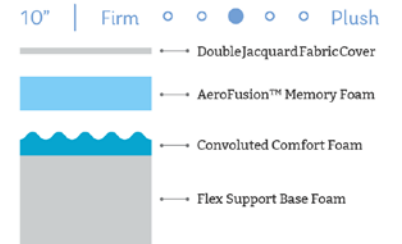

FEATURES

- Convoluted Embossed Foam
- AeroFusion™ Memory Foam
- Regulates Temperature
- Increased Breathability
- Optional Tencel Fabric Protectors (Individual or Boxes of 20)

SPECIFICATIONS

- Size: Twin XL
- Thickness Options: 8", 10" or 12"

8" ESSENTIAL

10" ESSENTIAL

12" ESSENTIAL

Medium Plush

Memory Foam

Regulates Temperature

Increased Breathability