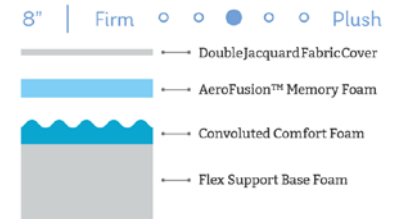

ESSENTIAL MATTRESS

The Essential line is an economical choice as well as an exceptionally comfortable one. All of these mattresses utilize an All Foam design that is a bit more adaptive and includes a layer of AeroFusion™ Memory Foam that enhances temperature regulation and breathability.

FEATURES

- Convoluted Embossed Foam
- AeroFusion™ Memory Foam
- Regulates Temperature
- Increased Breathability
- Optional Tencel Fabric Protectors (Individual or Boxes of 20)

SPECIFICATIONS

- Size: Twin XL
- Thickness Options: 8", 10" or 12"

8" ESSENTIAL

10" ESSENTIAL

12" ESSENTIAL

Medium Plush

Memory Foam

Regulates Temperature

Increased Breathability