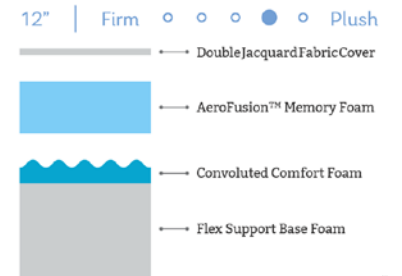

FEATURES

- Convoluted Embossed Foam
- AeroFusion™ Memory Foam
- Regulates Temperature
- Increased Breathability
- Optional Tencel Fabric Protectors (Individual or Boxes of 20)

SPECIFICATIONS

- Size: Twin XL
- Thickness Options: 8", 10" or 12"

8" ESSENTIAL

10" ESSENTIAL

12" ESSENTIAL

Medium Plush

Memory Foam

Regulates Temperature

Increased Breathability