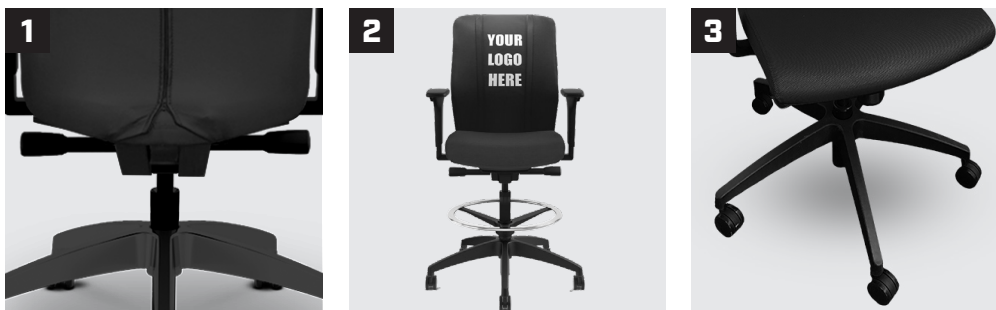

EXCEL TASK CHAIR

The eXcel possesses the perfect blend of comfort-enhancing ergonomic features, performance-tuned quality, and contemporary design. It's affordable without compromise and utilizes the patented XZipit interchangeable logo system.

FEATURES **UP TO 5 YEAR WARRANTY**

- 1** Synchro-Tilt Adjustment
- 2** Available in Task Stool
- 3** Black or Polished Aluminum Base
 - XZipit® Patented Interchangeable Logo System
 - Back Lock
 - Tilt-lock lumbar support
 - Ergonomic Seat-Height Adjustment
 - Adjustable height & width arms
 - 1 Year Warranty on cover
 - 5 Year Warranty on component parts
 - 1 Year Warranty on all XZipit® Logo Panels
 - * Some Assembly Required

DIMENSIONS

High-Back Task: 38"–43"H x 26"W x 26"D

Mid-Back Task: 35"–40"H x 26"W x 26"D

High-Back Stool: 46"–56"H x 26"W x 26"D

Mid-Back Stool: 43"–53"H x 26"W x 26"D