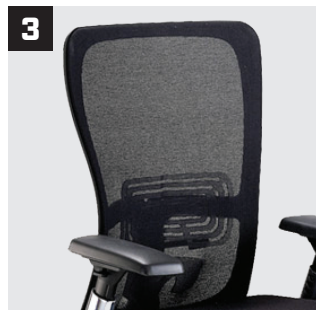

EXECUTIVE TASK CHAIR

A high performance task chair with pioneering ergonomics that provides superior comfort while maximizing performance. Our basic model is packed with features that rival most fully loaded chairs. The eExecutive allows users to sit in different postures & provides features and adjustments with the ability to enhance comfort, productivity & overall well-being of the occupant. The last chair you'll ever have to buy.

First task chair certified Cradle to Cradle™ Gold by MBDC, and the first to be endorsed by the American Physical Therapy Association for science-based comfort and ergonomics

FEATURES **UP TO 1 YEAR WARRANTY**

- 1** Asymmetrical Lumbar Support
- 2** Optional Polished Aluminum Base
- 3** Optional Bare Back
 - XZipit® Patented Interchangeable Logo System
 - Brisa Leather
 - XZipit® Logo Seat Back Jacket
 - Standard foam seat with Adjustable seat range
 - Height adjustable arms with soft arm caps
 - 3-point tilt mechanism with standard tilt tension & Height adjustment
 - Hard casters included for carpets.
 - Optional Soft Dual-Wheel Casters for hard floors
 - Black frame
 - Comes fully assembled (a \$139 value)
 - 1 Year Warranty on all XZipit® Logo Panels

DIMENSIONS

Height: 38-43"
Width: 26"
Depth: 23"

Seat Back Height: 23"
Seat Bottom Width: 20"
Seat Bottom Depth: 18"