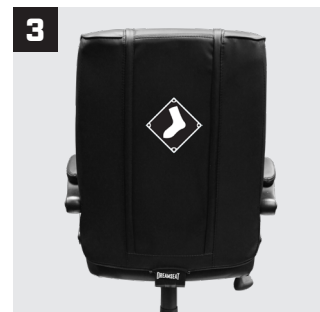

OFFICE CHAIR 1000

The Office Chair 1000 is a must for anyone who wants to personalize their work space either at home or at the office. Great for office areas or conference rooms. The front and/or back of the chair can showcase your favorite logos.

FEATURES **UP TO 10 YEAR WARRANTY***

- 1** XZipit® Patented Interchangeable Logo System
- 2** Durable high grade synthetic leather upholstery with padded arms
- 3** Ability to showcase 2 logo panels (front and back)
 - Contoured lumbar support back
 - Tilt and Lock Control
 - Adjustable Tension & Height Control
 - Meet or exceeds BIFMA standards
 - * 10 Year Warranty on non-moving metal parts, 5 Year Warranty on component parts, 2 Year Warranty on chair cover material
 - 1 Year Warranty on all XZipit® Logo Panels
 - Some Assembly Required
 - 250 lb Weight Limit

DIMENSIONS

Height: 41-45"
Width: 25"
Depth: 25"

Seat Height: 18-22"
Seat Width: 19.5"
Seat Depth: 20"

Box Size: 30"x13"x26"
Box Weight: 47 lbs

Weight: 33lbs