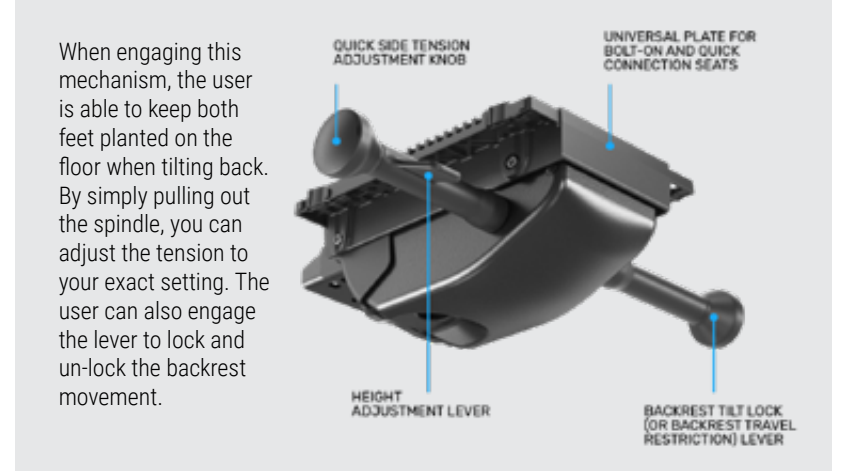

Five-Point Aluminum Base & Back Frame

Stability starts with the Phantom's sturdy five-point metal base and aluminum frame which provides superior support and strength for all day ergonomics.

Flexible Backrest Glide

The chair's back moves and glides with you throughout the day, keeping your spine in alignment and supporting the lower back, all without any adjustments on your part. With little effort, you can lie back and stretch out when you need to.

Adjustable Arms & Seat Bottom

The Phantom allows you to adjust the arm height so you can easily reach your workspace and sit comfortably. By adjusting the seat using the pull tab, you can slide your seat forward or backward allowing your arms to rest at an optimal position for you.

Full Synchro Mechanism With Side Tension

Engineering an advanced gaming or office chair starts with state of the art mechanics. The Donati full synchro mechanism allows the seat and backrest to move independently from each other when laying or tilting backwards.