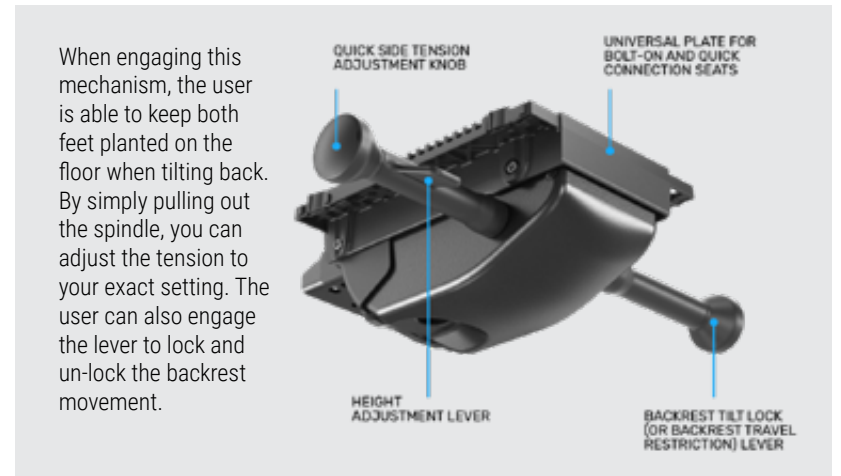

DIMENSIONS

Width: 28"	Seat Width: 18.75"	Back Width: 18.5"
Height: 49.25"	Seat Height: 16.5"-19"	Back Height: 22.75"
Depth: 28"	Seat Depth: 19"	Height Adjust: 2.5"

Experience Ergonomic Euphoria

Designed to provide maximum ergonomic comfort. Ergonomics begins with extreme adjustability, and the Phantom allows you to adjust the chair height so your feet are flat on the floor, hips aligned, arms at desk height while providing the proper lumbar support. The mesh back and bottom cradle you while the adjustable backrest and seat bottom provide the perfect seated experience every time.

The chair's back moves and glides with you throughout the day, keeping your spine in alignment and supporting the lower back, all without any adjustments on your part. With little effort, you can lie back and stretch out when you need to.

Adjustable Arms & Seat Bottom

The Phantom allows you to adjust the arm height so you can easily reach your workspace and sit comfortably. By adjusting the seat using the pull tab, you can slide your seat forward or backward allowing your arms to rest at an optimal position for you.

Removable Back Jacket With XZipit

It is easy to display your favorite logo by utilizing the exclusive Phantom back jacket with XZipit which slides over the back providing a seamless, snug fit.

Full Synchro Mechanism With Side Tension