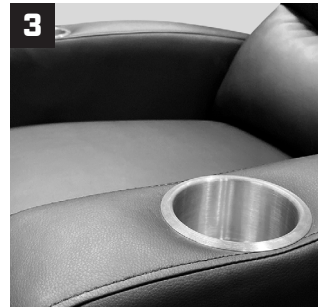

STEALTH RECLINER

Perfect for your living room, man cave, home theater, or anywhere you want to recline and relax in total comfort. Combines sleek lines with maximum comfort in a compact footprint. The stealth features synthetic leather and a manual recline mechanism. Cup holders in each arm add to the utility of the chair. The patented XZipit system provides endless logo options on the front of the chair and allows you to showcase your favorite team or interest.

FEATURES

LIMITED LIFETIME WARRANTY

- 1** XZipit® Patented Interchangeable Logo System
- 2** Wall-A-Way Recline: Fully Recline Inches from Wall
- 3** 2 Stainless Steel Cup Holders
 - High-Quality Synthetic Upholstery
 - Chaise Support: Continuous Head-to-Toe Support
 - Removable Back for quick delivery and moving
 - Limited Lifetime Warranty on Frame
 - 1 Year Warranty on all XZipit® Logo Panels
 - Some Assembly Required
 - **No Freight Needed!** Our only recliner that allows us to ship via ground and NOT freight.

DIMENSIONS

Height: 44"	Base Height: 24"	Box Size:
Width: 32.5"	Seat Width: 22"	34"x30.5"x34.5"
Length (Recline): 71"	Seat Depth: 21.5"	
Length (Non Recline): 36.5"	Arm Depth: 6"	Weight: 105lbs