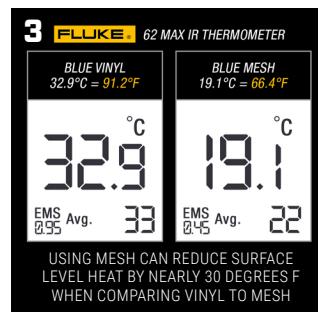

DIMENSIONS

Model	Outer W	Seat W	Back H	Seat H
Caster	23.25"	19.75"	36.25"	17.75"
Fixed Swivel Pedestal	23.25"	19.75"	38"	19"
Fixed Swivel Bar Stool	23.25"	19.75"	48"	28"
Portable Bar Stool	24.5"	19.5"	49.5"	29.5"