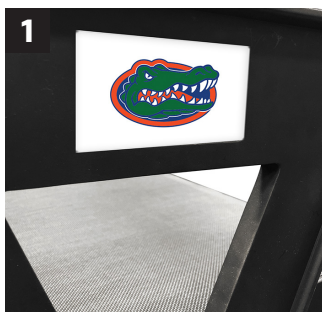

ROLLER CASTER CHAIR

FIXED SWIVEL PEDESTAL SEAT

PORTABLE BAR STOOL

FIXED SWIVEL BAR STOOL

VENTILATOR CHAIR

The fully breathable Ventilator seat is the newest innovation from DreamSeat. Available in a caster chair, fixed swivel pedestal seat, and bar stool the Ventilator provides sweat free comfort in outdoor environments. The high performance mesh seat back and bottom coupled with the armrest cut outs allows for the best airflow and breath-ability of any spectator seat. Perfect for loge boxes, club areas, and luxury suites. Custom logos available on seat back and frame.

FEATURES **UP TO 5 YEAR WARRANTY**

- 1** Sponsorship Logo Decal Opportunities on Armrests
- 2** Breathable Mesh Available in Custom Colors
- 3** Mesh can reduce surface level heat
 - Heavy duty Nylon and steel construction.
 - No Minimums
 - Stainless steel hardware
 - Breathable mesh is high quality Batyline ISO
 - Cutouts in armrests for added airflow
 - All materials designed for outdoor application