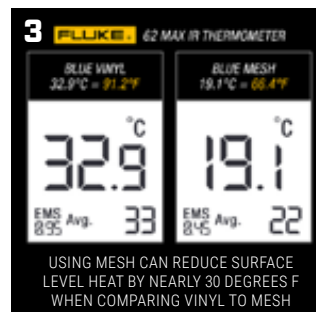

OFFICIAL LICENSEE OF:

www.Dreamseat.com // 631.656.1066 // 150 Motor Parkway Suite 200. Hauppauge, NY 11788

VENTILATOR CHAIR

The fully breathable Ventilator seat is the newest innovation from DreamSeat. Available in a caster chair, folding chair, fixed swivel pedestal seat, and bar stool the Ventilator provides sweat free comfort in outdoor environments. The high performance mesh seat back and bottom coupled with the armrest cut outs allows for the best airflow and breathability of any spectator seat. Perfect for loge boxes, club areas, and luxury suites. Custom logos available on seat back and frame.

FEATURES

UP TO 5 YEAR WARRANTY

1. **1** Sponsorship Logo Decal Opportunities on Armrests
2. **2** Breathable Mesh Available in Custom Colors
3. **3** Mesh can reduce surface level heat
   - Heavy duty Nylon and steel construction.
   - No Minimums
   - Stainless steel hardware
   - Breathable mesh is high quality Batyline ISO
   - Cutouts in armrests for added airflow
   - All materials designed for outdoor application

DIMENSIONS

Model	Outer W	Seat W	Back H	Seat H
Caster Chair	23.25"	19.75"	36.25"	17.75"
Fixed Swivel Pedestal	23.25"	19.75"	38"	19"
Fixed Swivel Bar Stool	23.25"	19.75"	48"	28"
Portable Bar Stool	24.5"	19.5"	49.5"	29.5"
Folding Chair	21"	19.5"	40"	18"