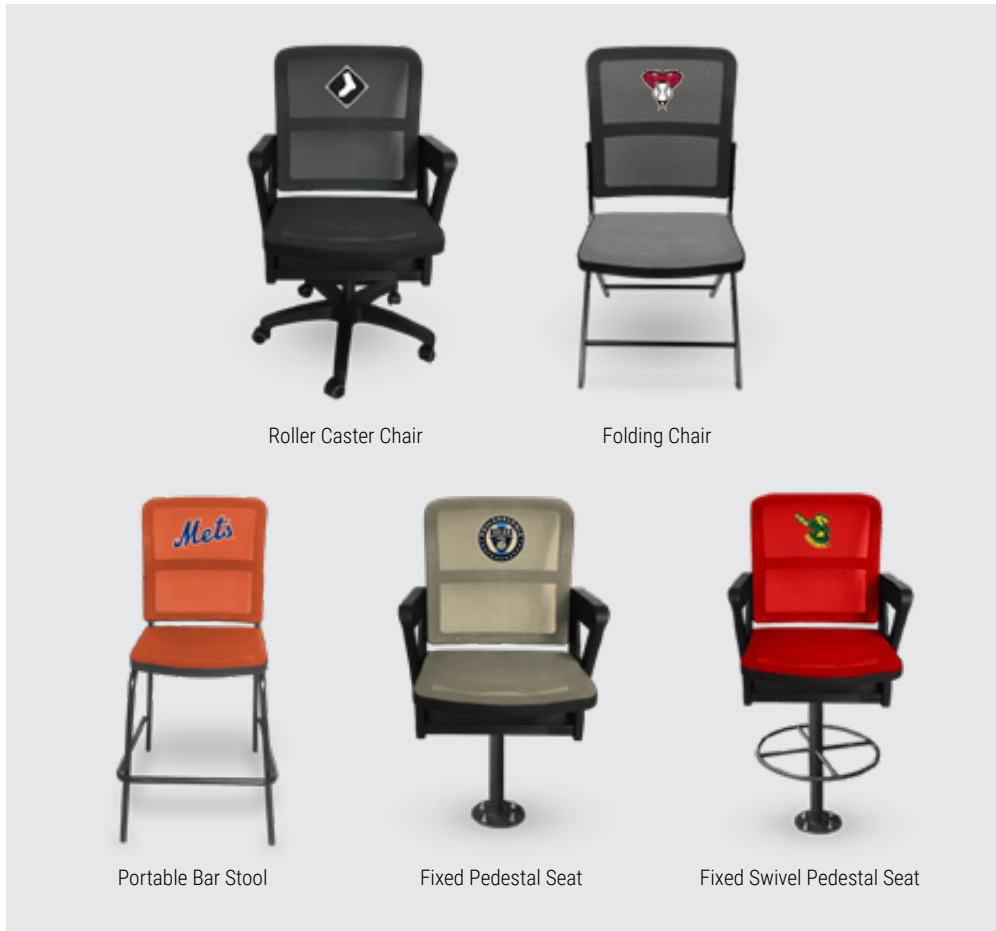

OFFICIAL LICENSEE OF:

www.Dreamseat.com // 631.656.1066 // 150 Motor Parkway Suite 200. Hauppauge, NY 11788

Roller Caster Chair

Folding Chair

Portable Bar Stool

Fixed Pedestal Seat

Fixed Swivel Pedestal Seat

VENTILATOR CHAIR

The fully breathable Ventilator seat is the newest innovation from DreamSeat. Available in a caster chair, folding chair, fixed swivel pedestal seat, and bar stool the Ventilator provides sweat free comfort in outdoor environments. The high performance mesh seat back and bottom coupled with the armrest cut outs allows for the best airflow and breathability of any spectator seat. Perfect for loge boxes, club areas, and luxury suites. Custom logos available on seat back and frame.

FEATURES

UP TO 5 YEAR WARRANTY

- 1** Sponsorship Logo Decal Opportunities on Armrests
- 2** Breathable Mesh Available in Custom Colors
- 3** Mesh can reduce surface level heat
 - Heavy duty Nylon and steel construction.
 - No Minimums
 - Stainless steel hardware
 - Breathable mesh is high quality Batyline ISO
 - Cutouts in armrests for added airflow
 - All materials designed for outdoor application

DIMENSIONS

Model	Outer W	Seat W	Back H	Seat H
Caster Chair	23.25"	19.75"	36.25"	17.75"
Fixed Swivel Pedestal	23.25"	19.75"	38"	19"
Fixed Swivel Bar Stool	23.25"	19.75"	48"	28"
Portable Bar Stool	24.5"	19.5"	49.5"	29.5"
Folding Chair	21"	19.5"	40"	18"