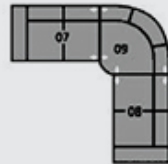

DIMENSIONS

Seat Depth: 22" Seat Height: 19" Arm Height: 24"

COLOR OPTIONS

*Additional custom colors available upon request

POPULAR CONFIGURATIONS

07 LHF Loveseat
08 RHF Loveseat
11 Corner Square

07 LHF Loveseat
08 RHF Loveseat
09 Corner Curve

FULL SERIES

02 Chair
36 x 38 x 34"
92 x 97 x 87 cm
IA: 23" / 59 cm

08 RHF Loveseat
07 LHF Loveseat
53 x 38 x 34"
135 x 97 x 87 cm

09 Corner Curve
49 x 49 x 34"
125 x 125 x 87 cm

10 Armless Chair
23 x 38 x 34"
59 x 97 x 87 cm

11 Corner Square
38 x 38 x 34"
96 x 97 x 87 cm

13 RHF Sofa
12 LHF Sofa
76 x 38 x 34"
194 x 97 x 87 cm