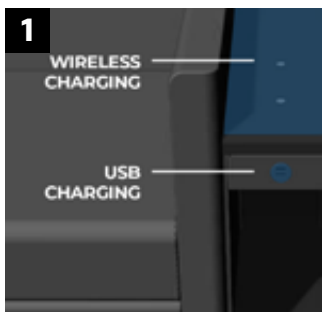

BOX ACCENT TABLE

LIMITED LIFETIME WARRANTY

The Box Accent table has a sturdy 1/2" powder coated steel frame and solid wood top and bottom shelf. Designed to subtly complement your seating and provide varying levels of utility depending on the model you choose. A compact design provides all the advantages of a side table without taking up valuable real estate.

- Solid Wood Table Top And Bottom Shelf
- Sturdy 1/2" Powder Coated Steel Frame
- 1** Available With USB And Wireless Qi Charging
- 2** Available With End Panel Closures When Used On The Outside Of A Chair
- 3** Standard Maple Wood But Other Species Available (Custom Charges May Apply)
- Standard Black Painted Wood But Stains Are Also Available (Custom Charges May Apply)
- Can Be Designed As A Floating Console Table Between Select Dreamseat Chair Models

DIMENSIONS

- Standard:** 6" W x 20" L x 20" H
- Standard w/ USB:** 6" W x 20" L x 20" H
- LHF w/ USB:** 6 5/8" W x 20" L x 20" H
- RHF w/ USB:** 6 5/8" W x 20" L x 20" H