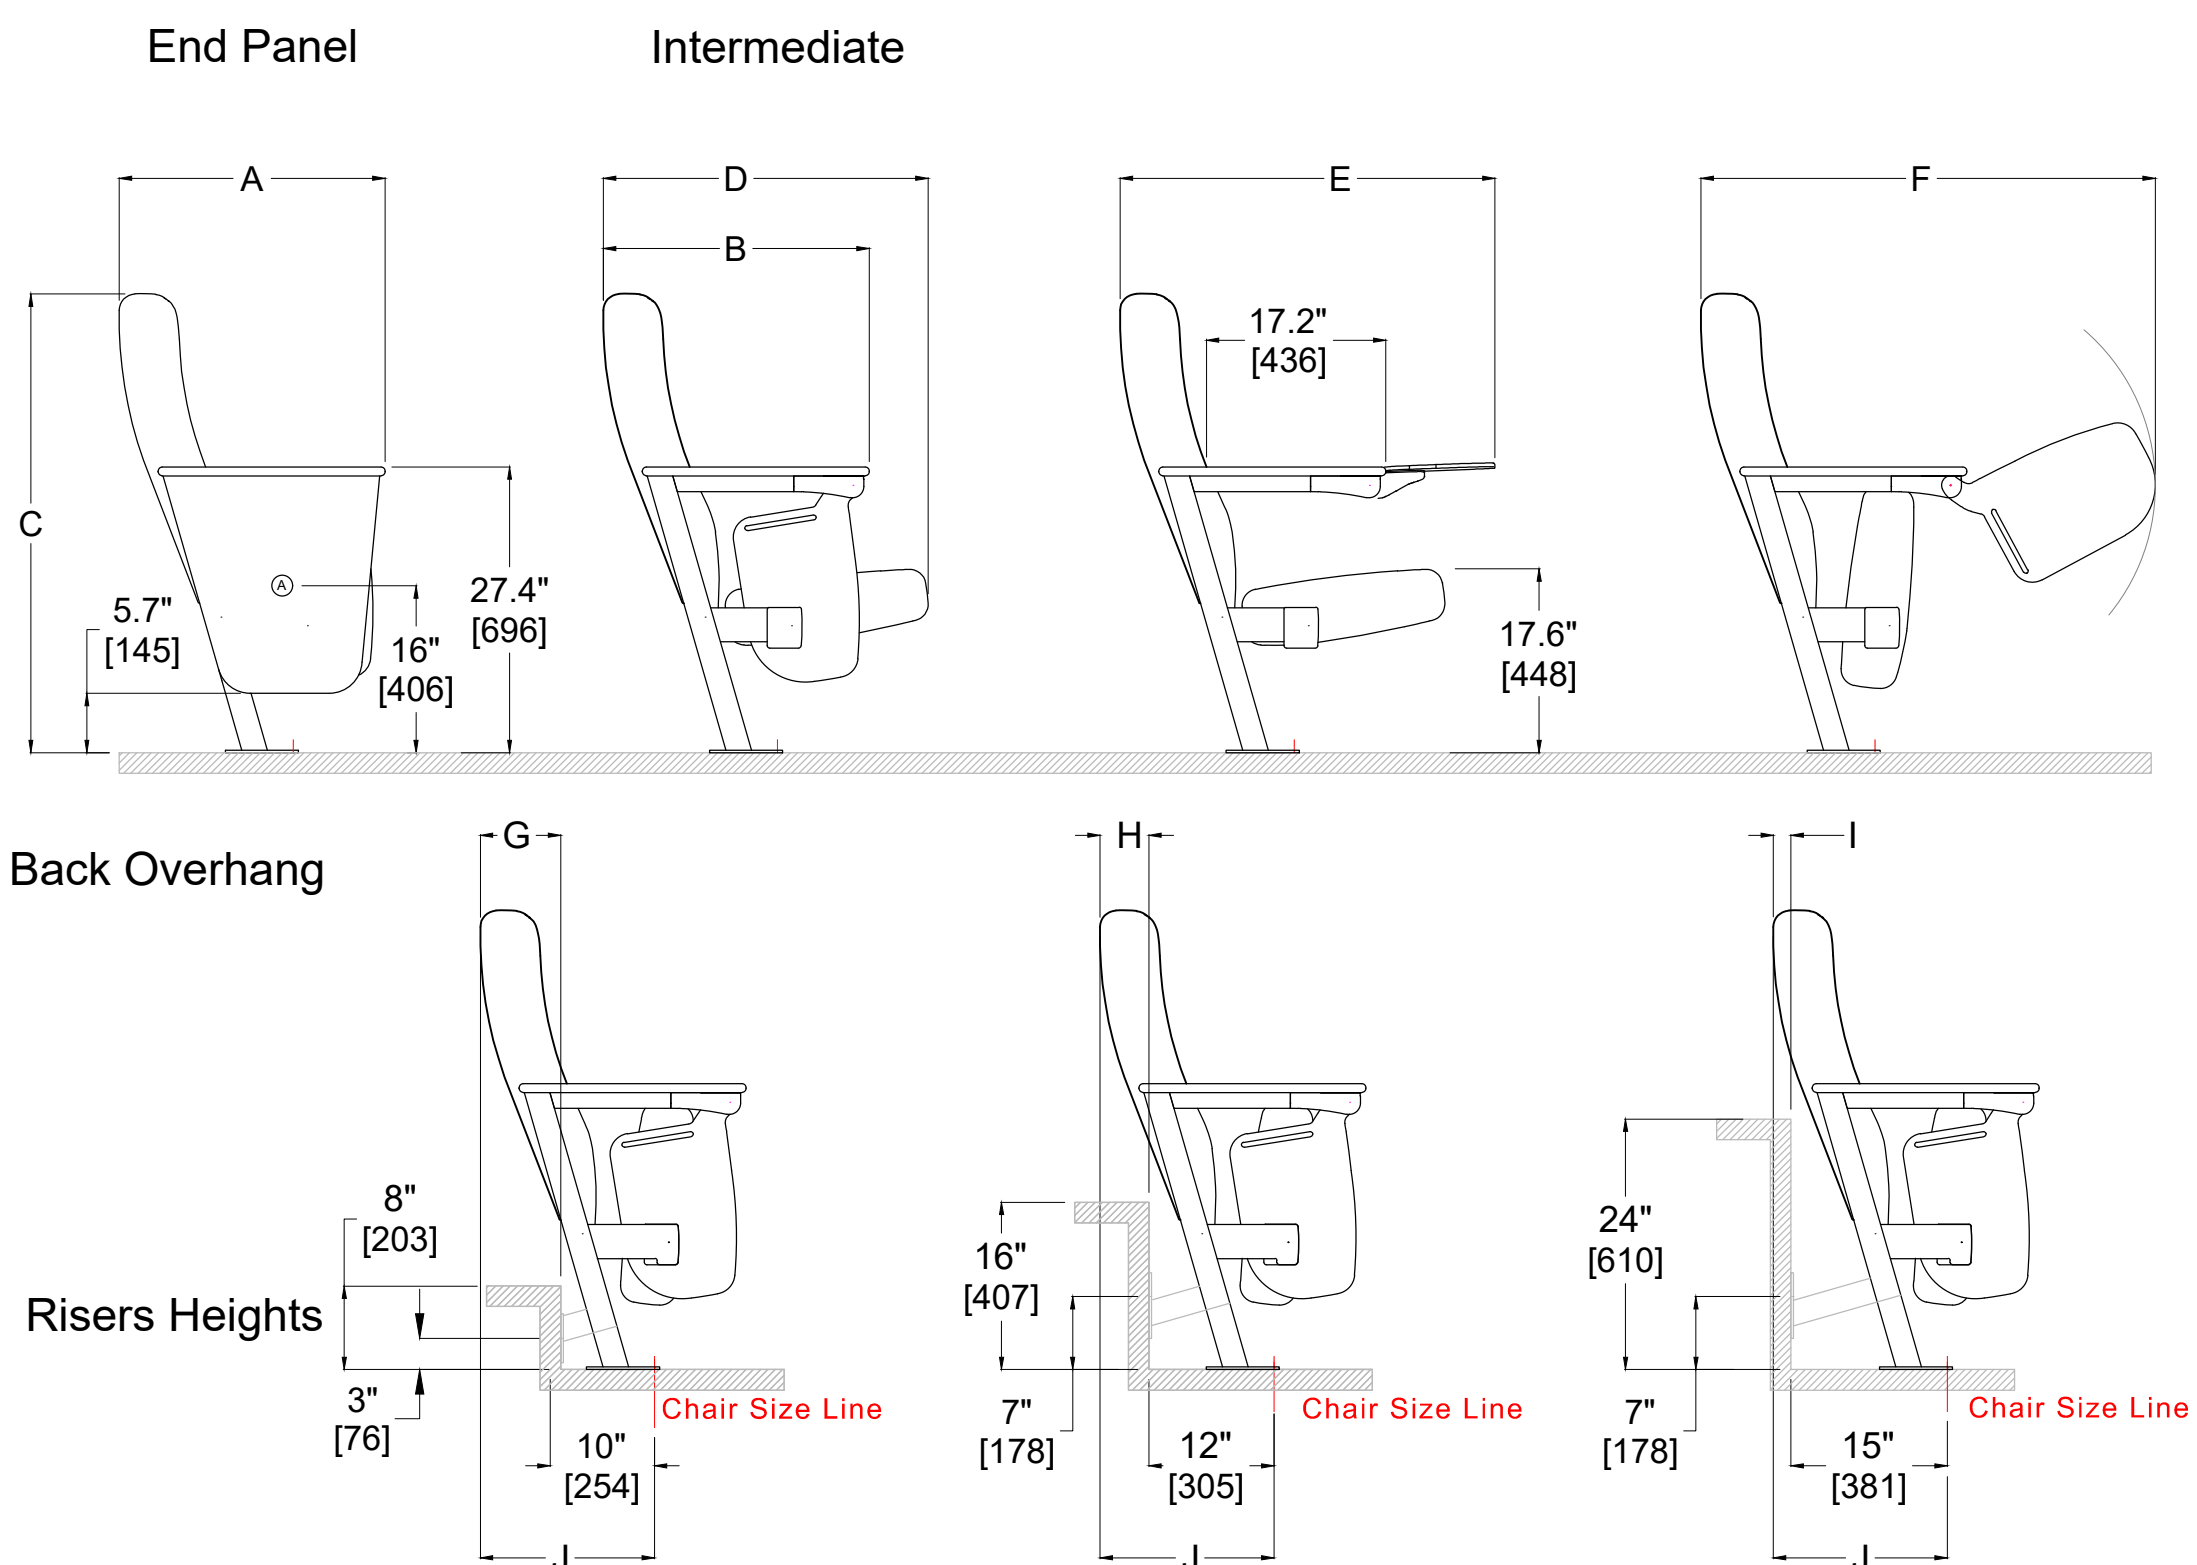

Back Pitch 19°

	Back Pitch Angle	Back Height	Back Pitch Angle	Back Height
		44"-1118mm		44"-1118mm
Envelope End Panel	19°	25.5" 647 mm	Chair Depth when folding Tablet	19° 43.5" 1106 mm
Envelope Intermediate or Open Chair	19°	25.5" 647 mm	Back Overhang Up to 8" Riser Height Face	19° 7.7" 195 mm
Back Height	19°	44" 1118 mm	Back Overhang Up to 16" Riser Height Face	19° 4.7" 119 mm
Chair Depth Seat in Down Position Tablet Closed	19°	31.1" 790 mm	Back Overhang Up to 24" Riser Height Face	19° 1.7" 43 mm
Chair Depth Tablet Open	19°	35.9" 913 mm	Back Overhang From Chair Size Line	19° 16.7" 424 mm

* Dimensions are nominal and Series Seating reserves the right to modify them without notice
 * Minimum Installation Radius 23' (7 mts)

25" Chair Width

Using Accordion System - 25" to 28" (635mm to 711mm)

Tablet Dimensions

Tablet AXP-165

Top view

Front view