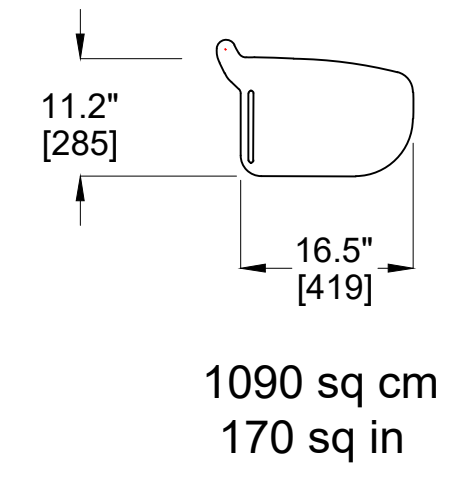

Back Pitch 19°

	Back Pitch Angle	Back Height	Back Pitch Angle	Back Height
		44"-1118mm		44"-1118mm
Envelope End Panel	19°	25.5" 647 mm	Chair Depth when folding Tablet	19° 43.5" 1106 mm
Envelope Intermediate or Open Chair	19°	25.5" 647 mm	Back Overhang Up to 8" Riser Height Face	19° 7.7" 195 mm
Back Height	19°	44" 1118 mm	Back Overhang Up to 16" Riser Height Face	19° 4.7" 119 mm
Chair Depth Seat in Down Position Tablet Closed	19°	31.1" 790 mm	Back Overhang Up to 24" Riser Height Face	19° 1.7" 43 mm
Chair Depth Tablet Open	19°	35.9" 913 mm	Back Overhang From Chair Size Line	19° 16.7" 424 mm

* Dimensions are nominal and Series Seating reserves the right to modify them without notice
 * Minimum Installation Radius 23' (7 mts)

25" Chair Width

Using Accordion System - 25" to 28" (635mm to 711mm)

Tablet Dimensions

Tablet AXP-165

Top view

Front view