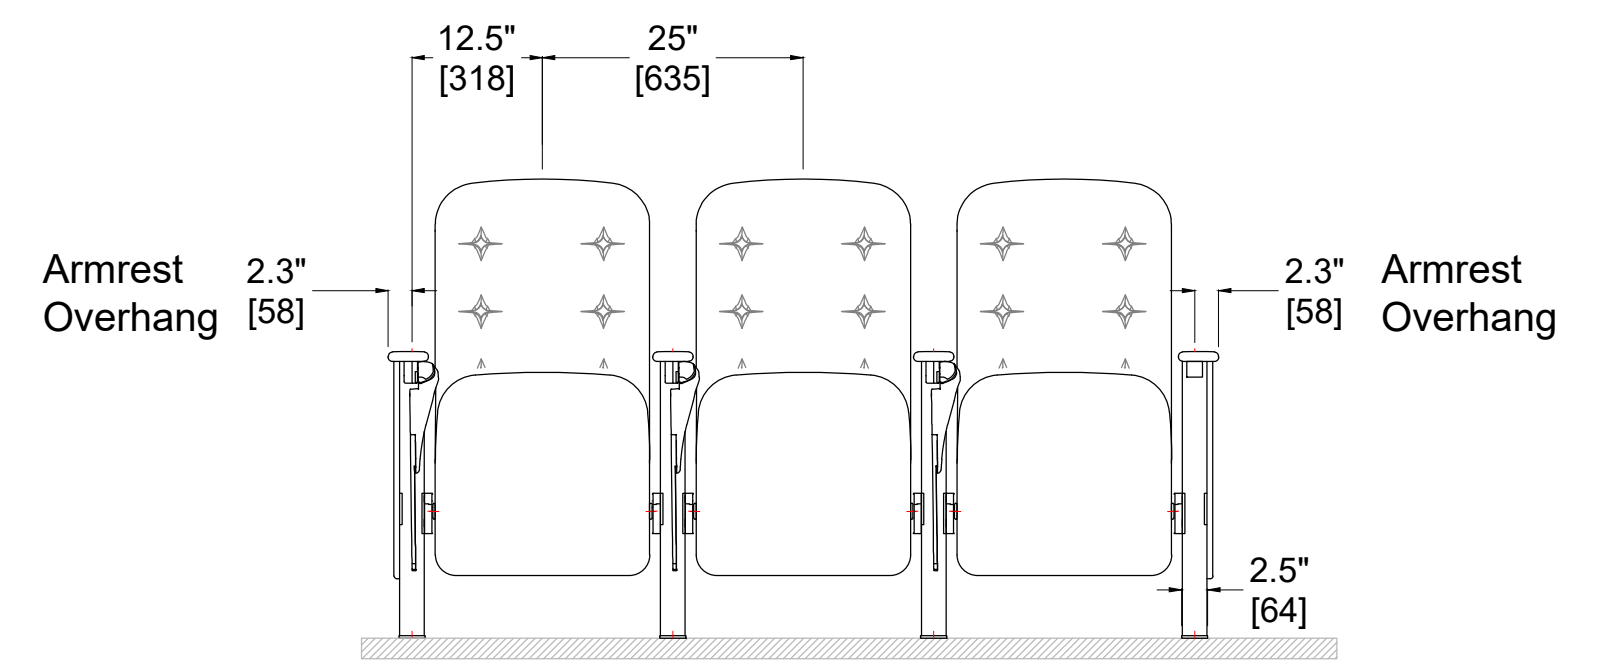

Back Pitch 19°

	Back Pitch Angle	Back Height	Back Pitch Angle	Back Height
		44"-1118mm		44"-1118mm
Envelope End Panel	19°	25.5" 647 mm	Chair Depth when folding Tablet	19° 43.5" 1106 mm
Envelope Intermediate or Open Chair	19°	25.5" 647 mm	Back Overhang Up to 8" Riser Height Face	19° 7.7" 195 mm
Back Height	19°	44" 1118 mm	Back Overhang Up to 16" Riser Height Face	19° 4.7" 119 mm
Chair Depth Seat in Down Position Tablet Closed	19°	31.1" 790 mm	Back Overhang Up to 24" Riser Height Face	19° 1.7" 43 mm
Chair Depth Tablet Open	19°	35.9" 913 mm	Back Overhang From Chair Size Line	19° 16.7" 424 mm

* Dimensions are nominal and Series Seating reserves the right to modify them without notice
 * Minimum Installation Radius 23' (7 mts)

25" Chair Width

Using Accordion System - 25" to 28" (635mm to 711mm)

Tablet Dimensions

Tablet AXP-165

Top view

Front view