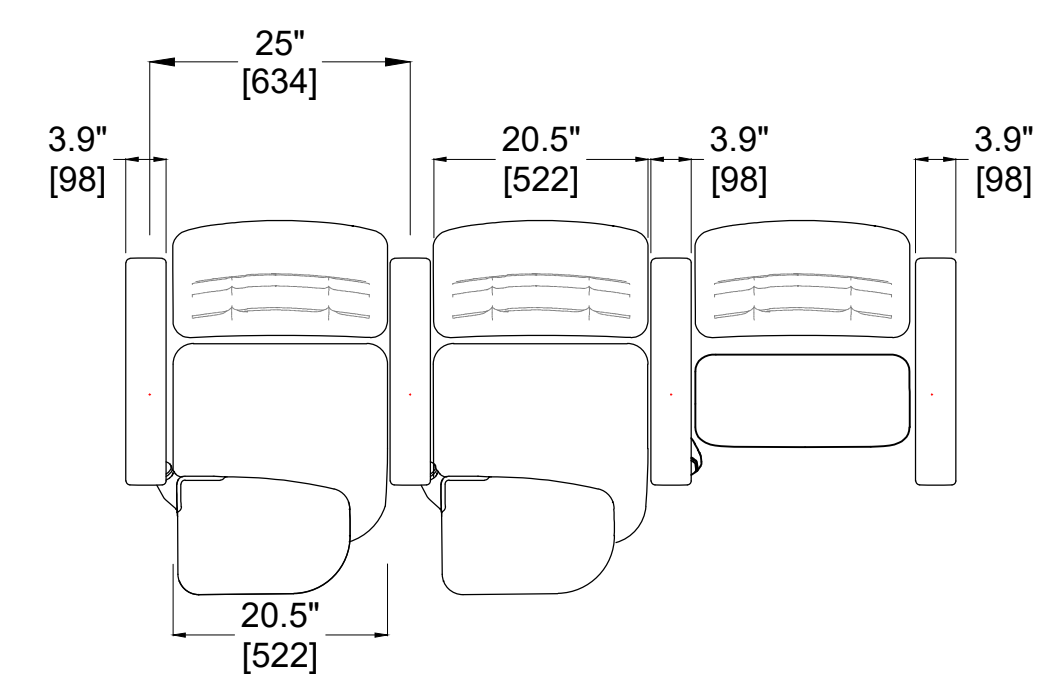

Back Pitch 19°

	Back Pitch Angle	Back Height	Back Pitch Angle	Back Height
		44"-1118mm		44"-1118mm
Envelope End Panel	19°	25.5" 647 mm	Chair Depth when folding Tablet	19° 43.5" 1106 mm
Envelope Intermediate or Open Chair	19°	25.5" 647 mm	Back Overhang Up to 8" Riser Height Face	19° 7.7" 195 mm
Back Height	19°	44" 1118 mm	Back Overhang Up to 16" Riser Height Face	19° 4.7" 119 mm
Chair Depth Seat in Down Position Tablet Closed	19°	31.1" 790 mm	Back Overhang Up to 24" Riser Height Face	19° 1.7" 43 mm
Chair Depth Tablet Open	19°	35.9" 913 mm	Back Overhang From Chair Size Line	19° 16.7" 424 mm

* Dimensions are nominal and Series Seating reserves the right to modify them without notice
 * Minimum Installation Radius 23' (7 mts)

25" Chair Width

Using Accordion System - 25" to 28" (635mm to 711mm)

Tablet Dimensions

Tablet AXP-165

Top view

Front view