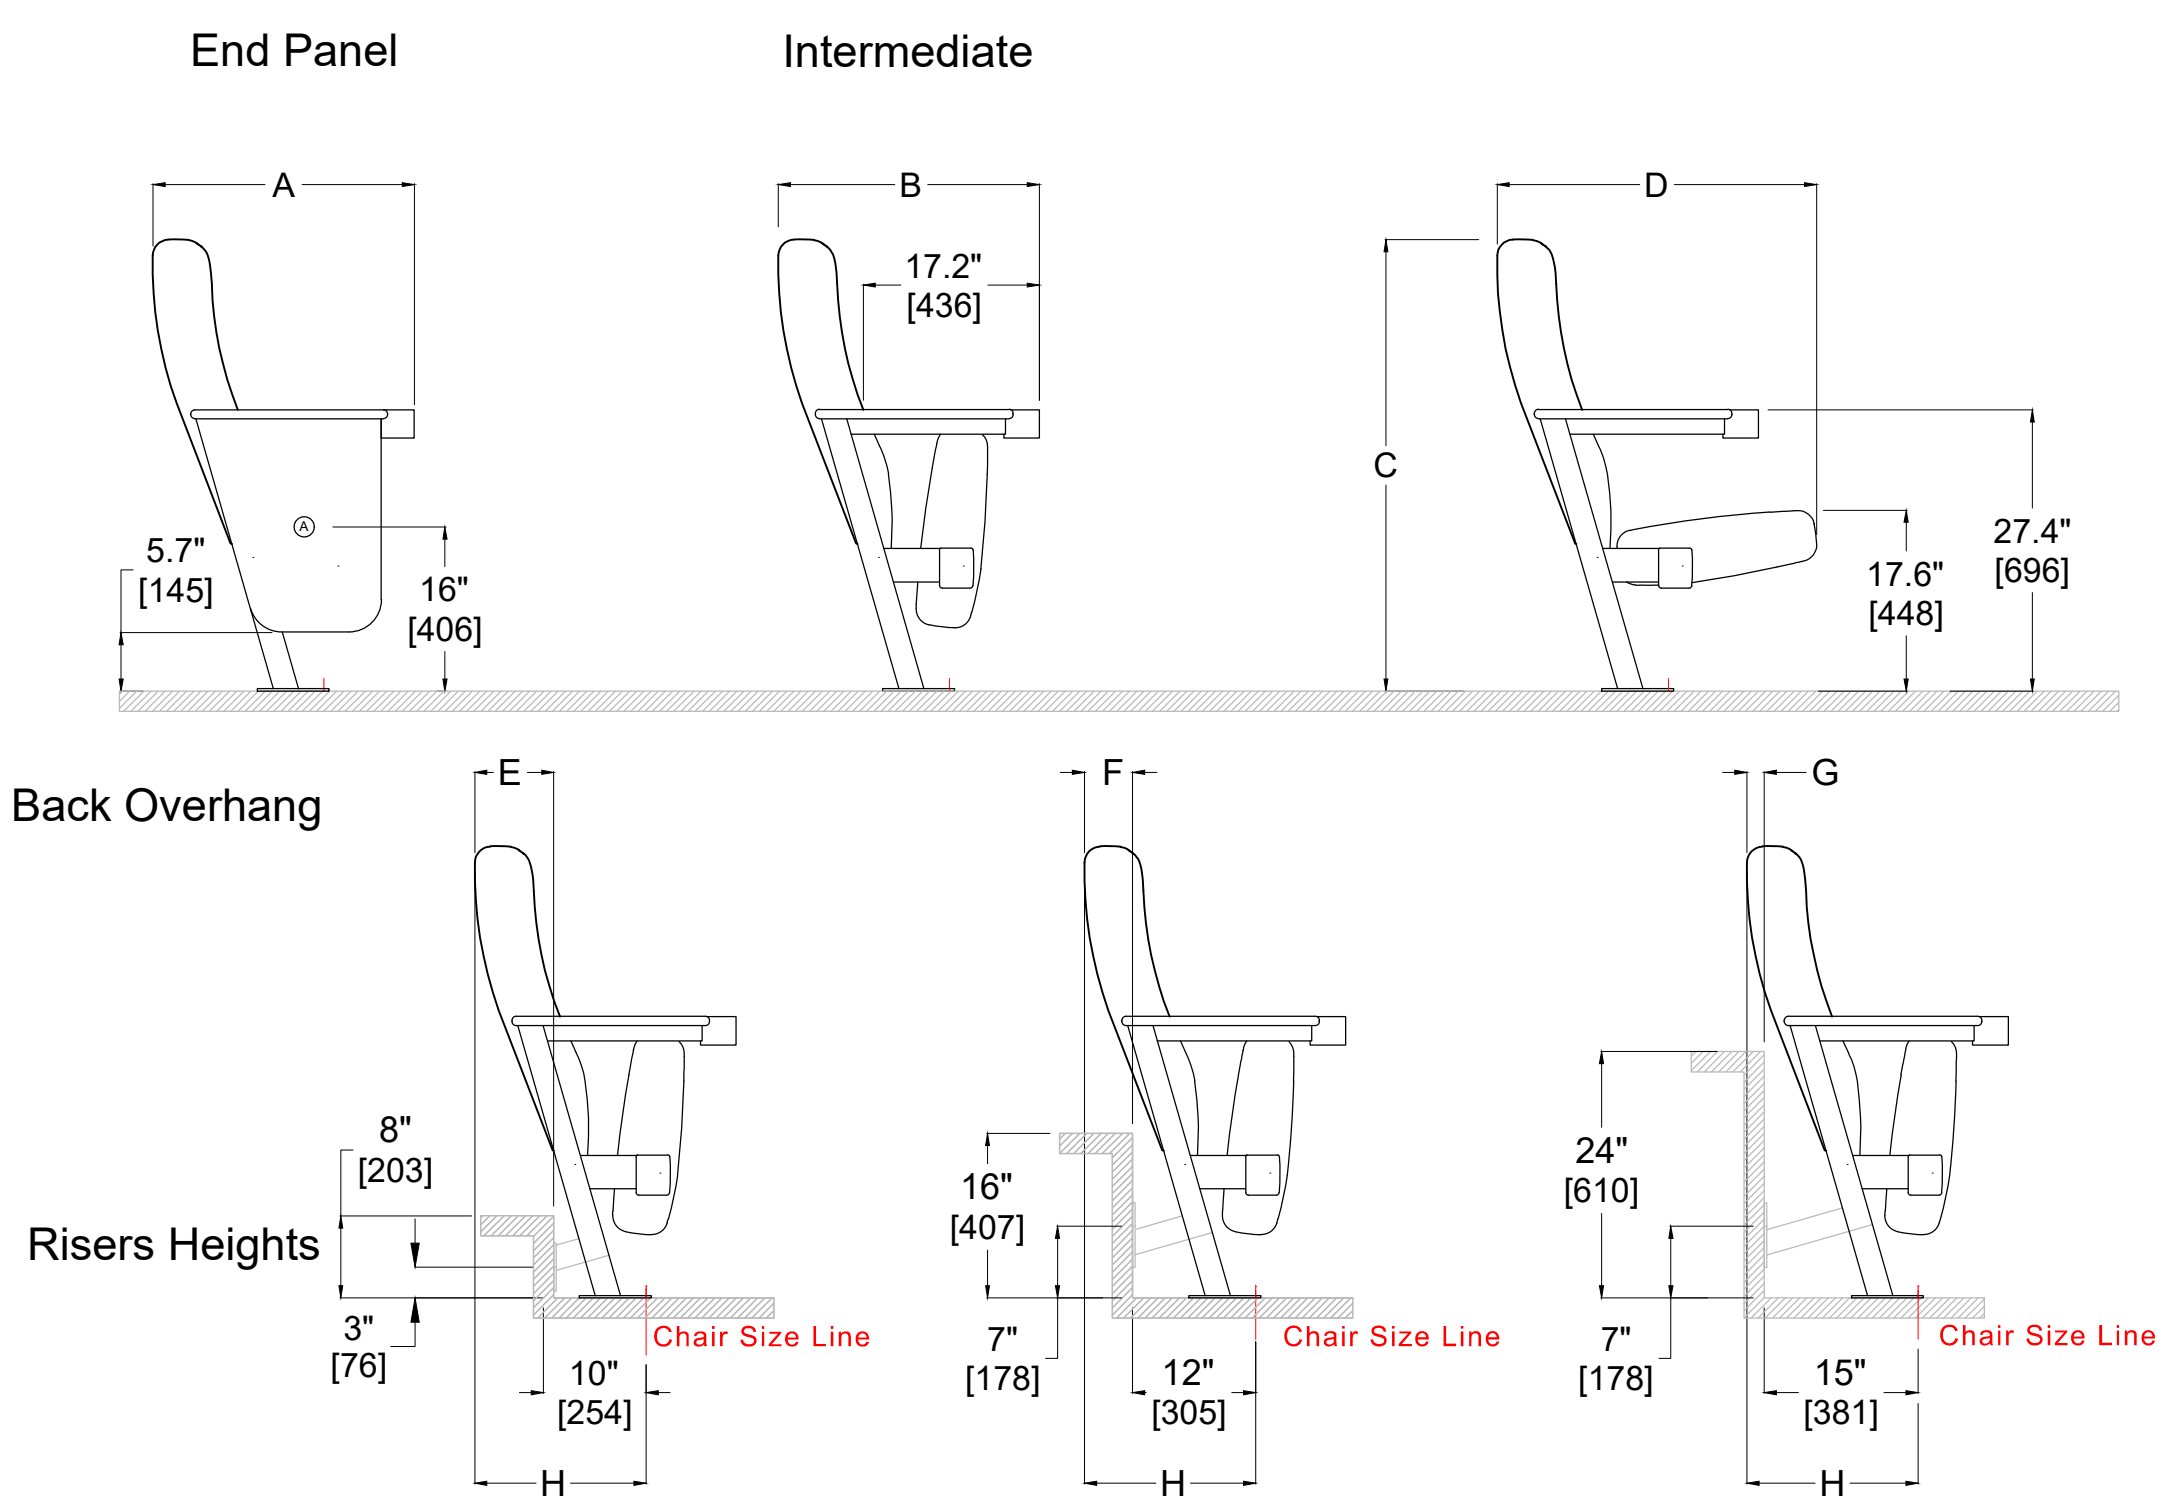

Back Pitch 19°

	Back Pitch Angle	Back Height	
		44"-1118mm	44"-1118mm
Envelope End Panel	A	25.5"	4.7"
	19°	647 mm	119 mm
Envelope Intermediate or Open Chair	B	25.5"	1.7"
	19°	647 mm	43 mm
Back Height	C	44"	16.7"
	19°	1118 mm	424 mm
Chair Depth Seat in Down Position	D	31.1"	
	19°	790 mm	
Back Overhang Up to 8" Riser Height Face	E	7.7"	
	19°	195 mm	

* Dimensions are nominal and Series Seating reserves the right to modify them without notice
* Minimum Installation Radius 23' (7 mts)

25" Chair Width

Using Accordion System - 25" to 28" (635mm to 711mm)