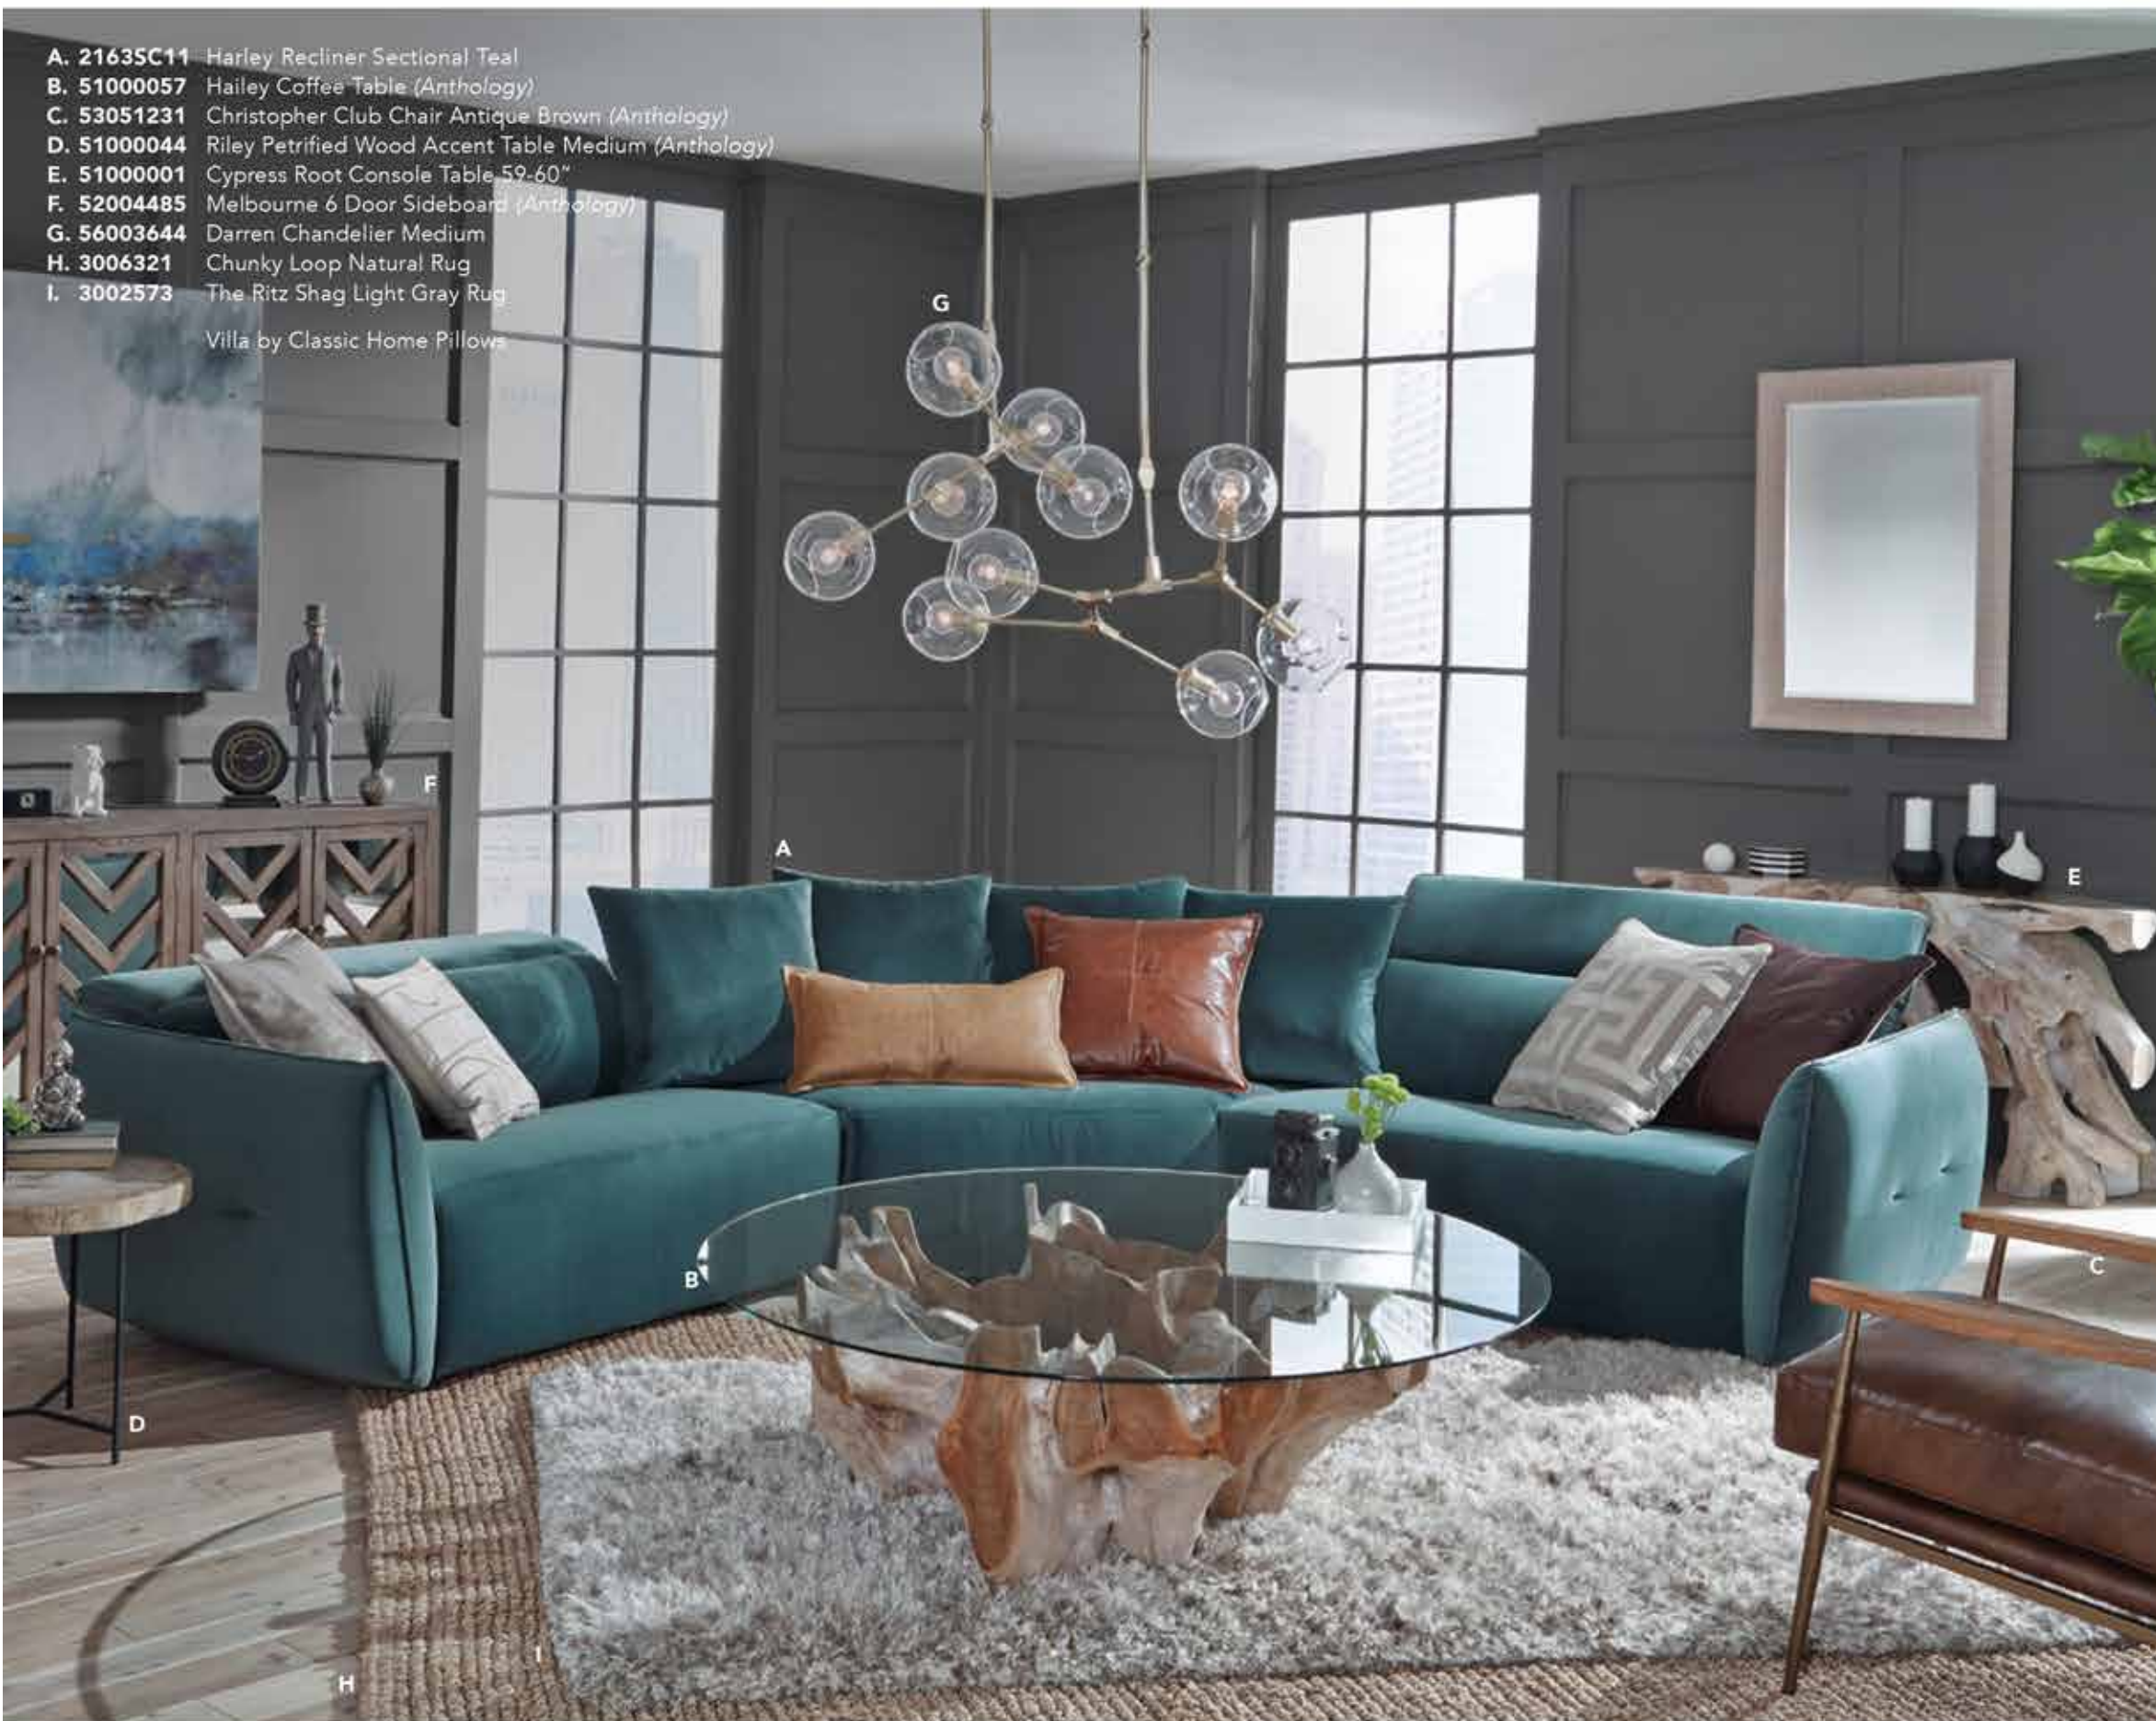

- A. 2163SC11 Harley Recliner Sectional Teal
  - B. 51000057 Hailey Coffee Table (Anthology)
  - C. 53051231 Christopher Club Chair Antique Brown (Anthology)
  - D. 51000044 Riley Petrified Wood Accent Table Medium (Anthology)
  - E. 51000001 Cypress Root Console Table 59-60"
  - F. 52004485 Melbourne 6 Door Sideboard (Anthology)
  - G. 56003644 Darren Chandelier Medium
  - H. 3006321 Chunky Loop Natural Rug
  - I. 3002573 The Ritz Shag Light Gray Rug
2. Villa by Classic Home Pillows

Harley

Slip clean-lined design into your space with the Harley Recliner Sectional. Upholstered in a soft, yet durable polyester, this plush sofa will bring comfort and sophistication to any space.