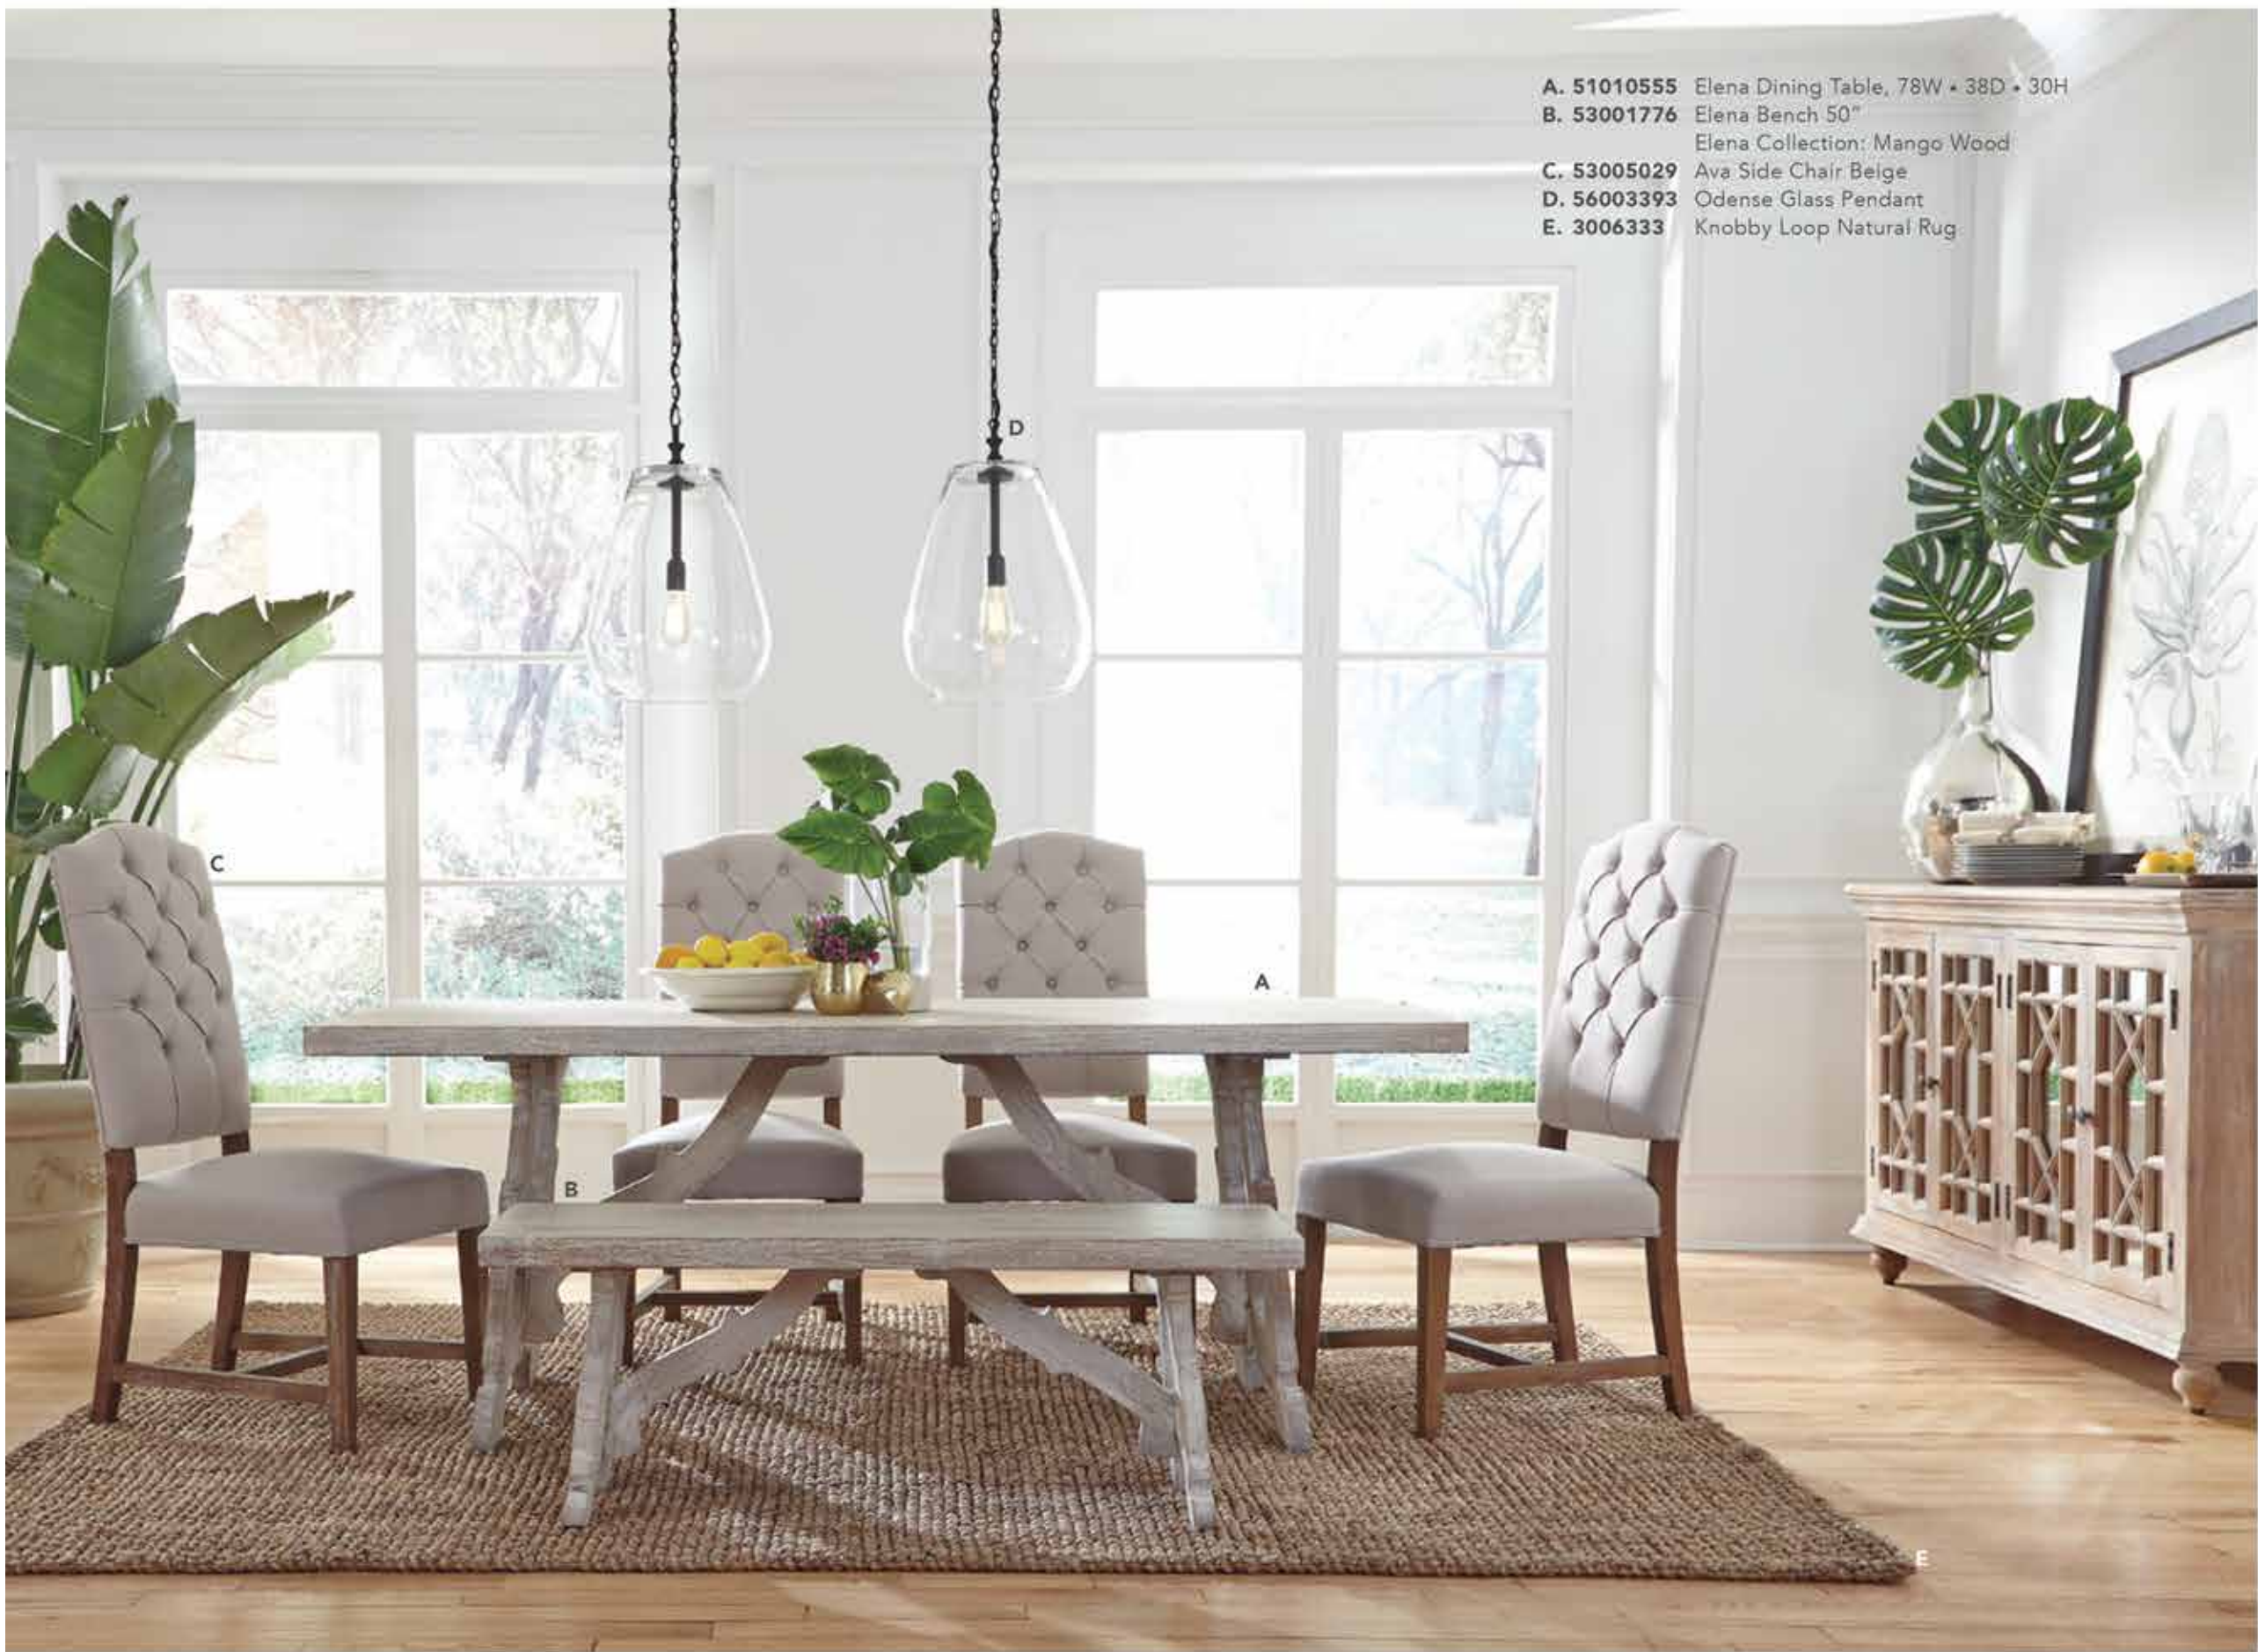

- A. 51010555 Elena Dining Table, 78W • 38D • 30H
- B. 53001776 Elena Bench 50"
  Elena Collection: Mango Wood
- C. 53005029 Ava Side Chair Beige
- D. 56003393 Odense Glass Pendant
- E. 3006333 Knobby Loop Natural Rug