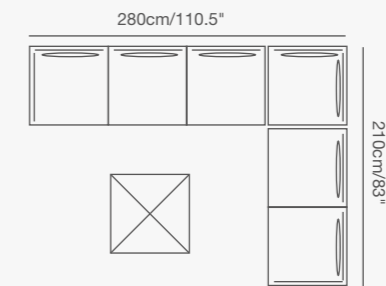

MAGIC MOVIE

Welcome truly offers infinite possibilities, you simply have to decide between 1, 2 or 3 seaters or extra long sofa in line or U or L configurations.

170112

170140

170142

170123

170144

170145