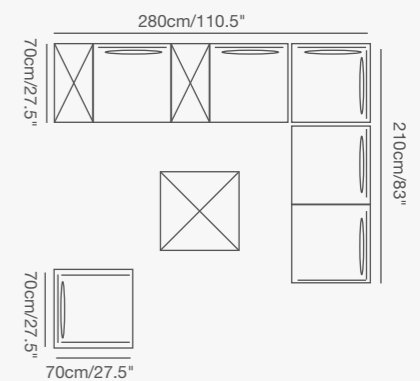

WELCOME

Collection

CREATE YOUR MODULAR SOFA

Thanks to backs that can be moved on all four sides of their bases, our WELCOME seating system is the epitome of adaptability.

You can easily create table, ottoman, armless units, corner units, chairs, in short, possibilities are endless outdoor or indoor.

MAGIC MOVIE

Welcome truly offers infinite possibilities, you simply have to decide between 1, 2 or 3 seaters or extra long sofa in line or U or L configurations.

170149