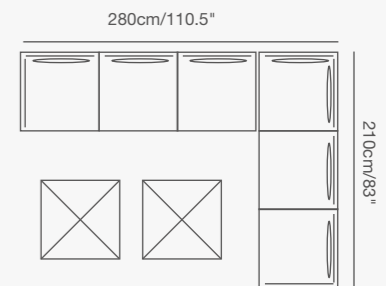

MAGIC MOVIE

Welcome truly offers infinite possibilities, you simply have to decide between 1, 2 or 3 seaters or extra long sofa in line or U or L configurations.

170112

170140

170142

170123

170144

170145