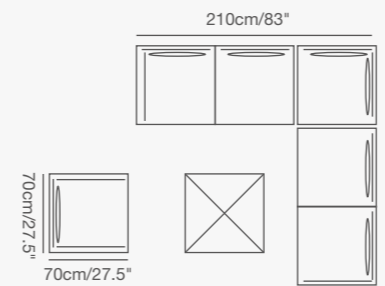

MAGIC MOVIE

Welcome truly offers infinite possibilities, you simply have to decide between 1, 2 or 3 seaters or extra long sofa in line or U or L configurations.

170112

170140

170142

170123

170144

170145