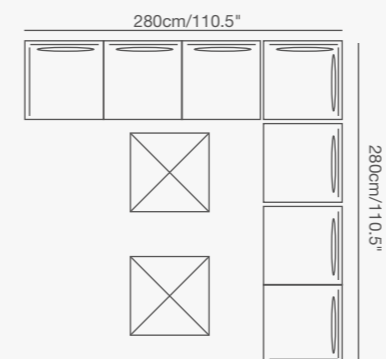

MAGIC MOVIE

Welcome truly offers infinite possibilities, you simply have to decide between 1, 2 or 3 seaters or extra long sofa in line or U or L configurations.

170112

170140

170142

170123

170144

170145

170146

170147

170148

170149

WELCOME

Collection

170101 WELCOME armchair

W · 94cm/36" D · 82cm/32" H · 84cm/33"

SH · 40cm/16" AH · 70cm/28"

170103 WELCOME 2 seater

W · 164cm/65" D · 82cm/32" H · 84cm/33"

SH · 40cm/16" AH · 70cm/28"

170121 WELCOME back cushion

W · 70cm/28" D · 40cm/18" T · 10cm/4"

170161 WELCOME corner cushion

W · 70cm/28" D · 70cm/28" H · 28cm/11"

170115 WELCOME two seater frame

W · 140cm/55" D · 70cm/28" H · 28cm/11"

170116 WELCOME three seater frame

W · 210cm/83" D · 70cm/28" H · 28cm/11"

170117 WELCOME sofa back/armrest