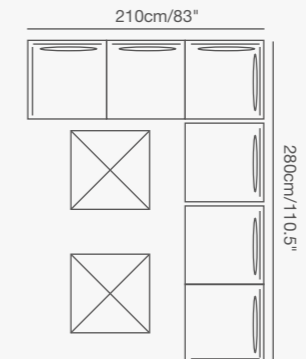

MAGIC MOVIE

Welcome truly offers infinite possibilities, you simply have to decide between 1, 2 or 3 seaters or extra long sofa in line or U or L configurations.

170112

170140

170142

170123

170144

170145

170146

170147

170148

170149

WELCOME

Collection

170101 WELCOME armchair

W · 94cm/36" D · 82cm/32" H · 84cm/33"

SH · 40cm/16" AH · 70cm/28"

170103 WELCOME 2 seater

W · 164cm/65" D · 82cm/32" H · 84cm/33"

SH · 40cm/16" AH · 70cm/28"

170121 WELCOME back cushion

W · 70cm/28" D · 40cm/18" T · 10cm/4"

170161 WELCOME corner cushion

W · 70cm/28" D · 50cm/20" H · 12cm/5"

170104 WELCOME chaise lounge/sofa

W · 234cm/92" D · 82cm/32" H · 84cm/33"

SH · 40cm/16" AH · 70cm/28"

170102 WELCOME coffee table

W · 70cm/28" D · 70cm/28" H · 30cm/12"