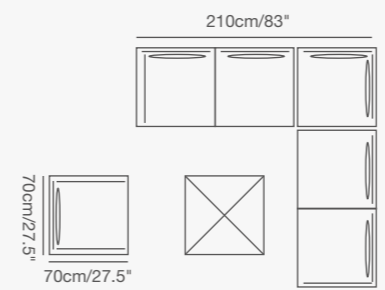

MAGIC MOVIE

Welcome truly offers infinite possibilities, you simply have to decide between 1, 2 or 3 seaters or extra long sofa in line or U or L configurations.

170112

170140

170142

170123

170144

170145

170146

170147

170148

170149

WELCOME

Collection

170101 WELCOME armchair

W · 94cm/36" D · 82cm/32" H · 84cm/33"

SH · 40cm/16" AH · 70cm/28"

170103 WELCOME 2 seater

W · 164cm/65" D · 82cm/32" H · 84cm/33"

SH · 40cm/16" AH · 70cm/28"

170121 WELCOME back cushion

W · 70cm/28" D · 40cm/18" T · 10cm/4"

170161 WELCOME corner cushion

W · 70cm/28" D · 50cm/20" H · 12cm/5"

170104 WELCOME chaise lounge/sofa

W · 234cm/92" D · 82cm/32" H · 84cm/33"

SH · 40cm/16" AH · 70cm/28"

170102 WELCOME coffee table

W · 70cm/28" D · 70cm/28" H · 30cm/12"