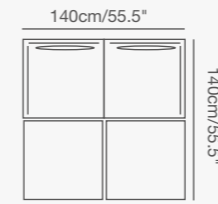

MAGIC MOVIE

Welcome truly offers infinite possibilities, you simply have to decide between 1, 2 or 3 seaters or extra long sofa in line or U or L configurations.

170112

170140

170142

170123

170144

170145

170146

170147

170148

170149

WELCOME

Collection

170101 WELCOME armchair

W · 94cm/36" D · 82cm/32" H · 84cm/33"

W · 70cm/28" D · 50cm/20" H · 12cm/5"

170104 WELCOME chaise lounge/sofa

W · 234cm/92" D · 82cm/32" H · 84cm/33"

SH · 40cm/16" AH · 70cm/28"

170102 WELCOME coffee table

W · 70cm/28" D · 70cm/28" H · 30cm/12"

W · 70cm/28" D · 70cm/28" H · 28cm/11"

170115 WELCOME two seater frame

W · 140cm/55" D · 70cm/28" H · 28cm/11"

170116 WELCOME three seater frame

W · 210cm/83" D · 70cm/28" H · 28cm/11"

170117 WELCOME sofa back/armrest