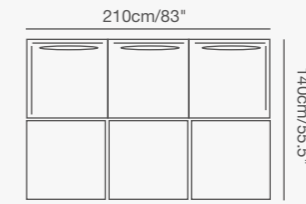

Right-hand chair

Corner chair

armchair

CREATE YOUR MODULAR SOFA

Thanks to backs that can be moved on all four sides of their bases, our WELCOME seating system is the epitome of adaptability.

You can easily create table, ottoman, armless units, corner units, chairs, in short, possibilities are endless outdoor or indoor.

MAGIC MOVIE

Welcome truly offers infinite possibilities, you simply have to decide between 1, 2 or 3 seaters or extra long sofa in line or U or L configurations.

170112

170140

170142

170123

170144

170145

170146

170147

170148

170149

WELCOME

Collection

170101 WELCOME armchair

W · 94cm/36" D · 82cm/32" H · 84cm/33"

W · 70cm/28" D · 70cm/28" H · 28cm/11"

170115 WELCOME two seater frame

W · 140cm/55" D · 70cm/28" H · 28cm/11"

170116 WELCOME three seater frame

W · 210cm/83" D · 70cm/28" H · 28cm/11"

170117 WELCOME sofa back/armrest