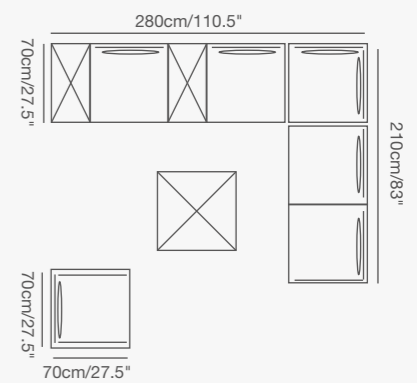

MAGIC MOVIE

Welcome truly offers infinite possibilities, you simply have to decide between 1, 2 or 3 seaters or extra long sofa in line or U or L configurations.

170112

170140

170142

170123

170144

170145

170146

170147

170148

170149

WELCOME

Collection

170101 WELCOME armchair

W · 94cm/36" D · 82cm/32" H · 84cm/33"

SH · 40cm/16" AH · 70cm/28"

170103 WELCOME 2 seater

W · 164cm/65" D · 82cm/32" H · 84cm/33"

SH · 40cm/16" AH · 70cm/28"

170121 WELCOME back cushion

W · 70cm/28" D · 40cm/18" T · 10cm/4"

170161 WELCOME corner cushion

W · 70cm/28" D · 70cm/28" H · 28cm/11"

170115 WELCOME two seater frame

W · 140cm/55" D · 70cm/28" H · 28cm/11"

170116 WELCOME three seater frame

W · 210cm/83" D · 70cm/28" H · 28cm/11"

170117 WELCOME sofa back/armrest