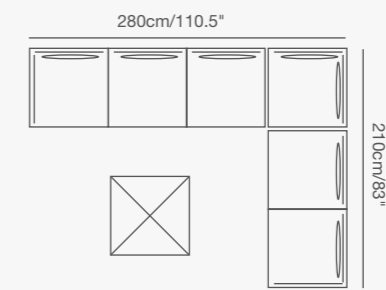

MAGIC MOVIE

Welcome truly offers infinite possibilities, you simply have to decide between 1, 2 or 3 seaters or extra long sofa in line or U or L configurations.

170112

170140

170142

170123

170144

170145

170146

170147

170148

170149

WELCOME

Collection

170101 WELCOME armchair

W · 94cm/36" D · 82cm/32" H · 84cm/33"

SH · 40cm/16" AH · 70cm/28"

170103 WELCOME 2 seater

W · 164cm/65" D · 82cm/32" H · 84cm/33"

SH · 40cm/16" AH · 70cm/28"

170121 WELCOME back cushion

W · 70cm/28" D · 40cm/18" T · 10cm/4"

170161 WELCOME corner cushion

W · 70cm/28" D · 70cm/28" H · 28cm/11"

170115 WELCOME two seater frame

W · 140cm/55" D · 70cm/28" H · 28cm/11"

170116 WELCOME three seater frame

W · 210cm/83" D · 70cm/28" H · 28cm/11"

170117 WELCOME sofa back/armrest