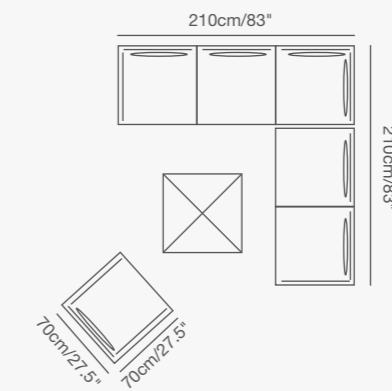

MAGIC MOVIE

Welcome truly offers infinite possibilities, you simply have to decide between 1, 2 or 3 seaters or extra long sofa in line or U or L configurations.

170112

170140

170142

170123

170144

170145

170146

170147

170148

170149

WELCOME

Collection

170101 WELCOME armchair

W · 94cm/36" D · 82cm/32" H · 84cm/33"

SH · 40cm/16" AH · 70cm/28"

170103 WELCOME 2 seater

W · 164cm/65" D · 82cm/32" H · 84cm/33"

SH · 40cm/16" AH · 70cm/28"

170121 WELCOME back cushion

W · 70cm/28" D · 40cm/18" T · 10cm/4"

170161 WELCOME corner cushion

W · 70cm/28" D · 50cm/20" H · 12cm/5"

170104 WELCOME chaise lounge/sofa

W · 234cm/92" D · 82cm/32" H · 84cm/33"

SH · 40cm/16" AH · 70cm/28"

170102 WELCOME coffee table

W · 70cm/28" D · 70cm/28" H · 30cm/12"