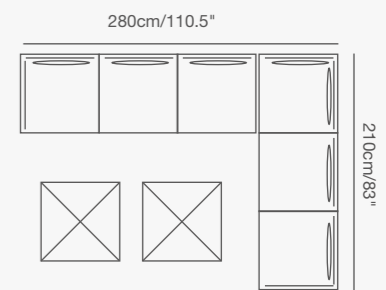

MAGIC MOVIE

Welcome truly offers infinite possibilities, you simply have to decide between 1, 2 or 3 seaters or extra long sofa in line or U or L configurations.

170112

170140

170142

170123

170144

170145

170146

170147

170148

170149

WELCOME

Collection

170101 WELCOME armchair

W · 94cm/36" D · 82cm/32" H · 84cm/33"

SH · 40cm/16" AH · 70cm/28"

170103 WELCOME 2 seater

W · 164cm/65" D · 82cm/32" H · 84cm/33"

SH · 40cm/16" AH · 70cm/28"

170121 WELCOME back cushion

W · 70cm/28" D · 40cm/18" T · 10cm/4"

170161 WELCOME corner cushion

W · 70cm/28" D · 70cm/28" H · 28cm/11"

170115 WELCOME two seater frame

W · 140cm/55" D · 70cm/28" H · 28cm/11"

170116 WELCOME three seater frame

W · 210cm/83" D · 70cm/28" H · 28cm/11"

170117 WELCOME sofa back/armrest