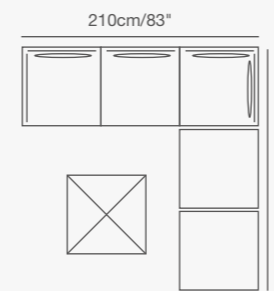

MAGIC MOVIE

Welcome truly offers infinite possibilities, you simply have to decide between 1, 2 or 3 seaters or extra long sofa in line or U or L configurations.

170112

170140

170142

170123

170144

170145

170146

170147

170148

170149

WELCOME

Collection

170101 WELCOME armchair

W · 94cm/36" D · 82cm/32" H · 84cm/33"

SH · 40cm/16" AH · 70cm/28"

170103 WELCOME 2 seater

W · 164cm/65" D · 82cm/32" H · 84cm/33"

SH · 40cm/16" AH · 70cm/28"

170121 WELCOME back cushion

W · 70cm/28" D · 40cm/18" T · 10cm/4"

170161 WELCOME corner cushion

W · 70cm/28" D · 50cm/20" H · 12cm/5"

170104 WELCOME chaise lounge/sofa

W · 234cm/92" D · 82cm/32" H · 84cm/33"

SH · 40cm/16" AH · 70cm/28"

170102 WELCOME coffee table

W · 70cm/28" D · 70cm/28" H · 30cm/12"