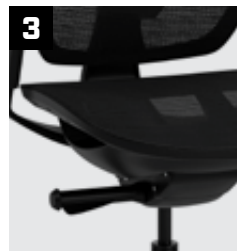

OFFICIAL LICENSEE OF:

www.Dreamseat.com // 631.656.1066 // 150 Motor Parkway Suite 204. Hauppauge, NY 11788

ONDA MID-BACK TASK STOOL

The perfect balance between form and function. When one favors ergonomic function and adjustability the design of the chair tends to take a back seat. The converse is also true when aesthetic considerations take the fore front, then the ergonomic function and adjustability become less important. Onda supports both ergonomic and design philosophies and holds both in perfect harmony without any compromise. Discover instantaneous comfort personalized to the way you sit with Onda.

FEATURES

- 1** Flocked Mesh With A Soft Hand Available In 6 Colors
- 2** Optional 6D Height Adjustable Arms
- 3** Adjust Seat Height, Footrest Height and Lock Seat Back (3 Positions)
- 4** Black Nylon 5-Star Swivel Base With A Stool Kit
 - Integrated, Adjustable Lumbar Support
 - Two-Toned Black With Grey Soft Rubber Tread All Floor Casters
 - 12 Year Warranty: All Components Including Mesh
 - Max Weight: 300 Lbs.
 - Arrives 95% Assembled

DIMENSIONS

- Max Height: 48.8" - 56.4"
- Seat to Floor: 23.3" - 30.6"
- Seat Width: 20.3"
- Lumbar Zone: 17.2" - 17.9"
- Backrest Height: 27"
- Max Depth: 28.5"
- Seat Depth: 18.5"

ONDA CHAIR MESH FINISHES