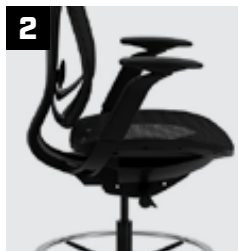

OFFICIAL LICENSEE OF:

www.Dreamseat.com // 631.656.1066 // 150 Motor Parkway Suite 204. Hauppauge, NY 11788

ONDA MID-BACK TASK STOOL

The perfect balance between form and function. When one favors ergonomic function and adjustability the design of the chair tends to take a back seat. The converse is also true when aesthetic considerations take the fore front, then the ergonomic function and adjustability become less important. Onda supports both ergonomic and design philosophies and holds both in perfect harmony without any compromise. Discover instantaneous comfort personalized to the way you sit with Onda.

FEATURES

- 1** Flocked Mesh With A Soft Hand Available In 6 Colors
- 2** Optional 6D Height Adjustable Arms
- 3** Adjust Seat Height, Footrest Height and Lock Seat Back (3 Positions)
- 4** Black Nylon 5-Star Swivel Base With A Stool Kit
 - Integrated, Adjustable Lumbar Support
 - Two-Toned Black With Grey Soft Rubber Tread All Floor Casters
 - 12 Year Warranty: All Components Including Mesh
 - Max Weight: 300 Lbs.
 - Arrives 95% Assembled

DIMENSIONS

- Max Height: 48.8" - 56.4"
- Seat to Floor: 23.3" - 30.6"
- Seat Width: 20.3"
- Lumbar Zone: 17.2" - 17.9"
- Backrest Height: 27"
- Max Depth: 28.5"
- Seat Depth: 18.5"

ONDA CHAIR MESH FINISHES