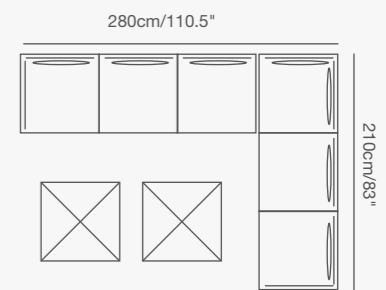

MAGIC MOVIE

Welcome truly offers infinite possibilities, you simply have to decide between 1, 2 or 3 seaters or extra long sofa in line or U or L configurations.

170112

170140

170142

170123

170144

170145