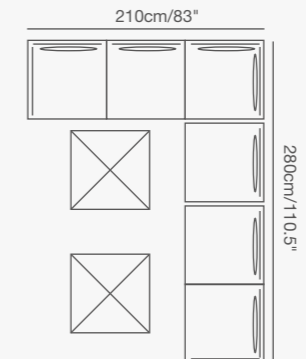

WELCOME

Collection

CREATE YOUR MODULAR SOFA

Thanks to backs that can be moved on all four sides of their bases, our WELCOME seating system is the epitome of adaptability.

You can easily create table, ottoman, armless units, corner units, chairs, in short, possibilities are endless outdoor or indoor.

MAGIC MOVIE

Welcome truly offers infinite possibilities, you simply have to decide between 1, 2 or 3 seaters or extra long sofa in line or U or L configurations.

170148