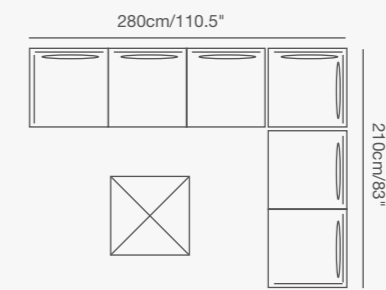

MAGIC MOVIE

Welcome truly offers infinite possibilities, you simply have to decide between 1, 2 or 3 seaters or extra long sofa in line or U or L configurations.

170112

170140

170142

170123

170144

170145