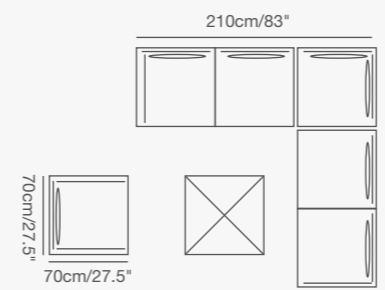

MAGIC MOVIE

Welcome truly offers infinite possibilities, you simply have to decide between 1, 2 or 3 seaters or extra long sofa in line or U or L configurations.

170112

170140

170142

170123

170144

170145