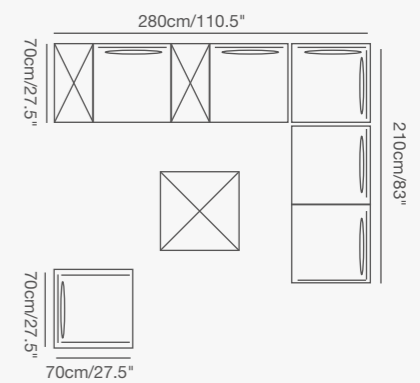

WELCOME

Collection

CREATE YOUR MODULAR SOFA

Thanks to backs that can be moved on all four sides of their bases, our WELCOME seating system is the epitome of adaptability.

You can easily create table, ottoman, armless units, corner units, chairs, in short, possibilities are endless outdoor or indoor.

MAGIC MOVIE

Welcome truly offers infinite possibilities, you simply have to decide between 1, 2 or 3 seaters or extra long sofa in line or U or L configurations.

170149