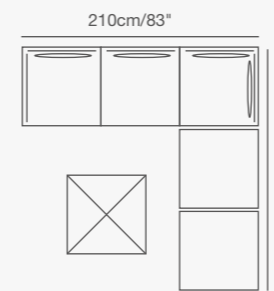

MAGIC MOVIE

Welcome truly offers infinite possibilities, you simply have to decide between 1, 2 or 3 seaters or extra long sofa in line or U or L configurations.

170112

170140

170142

170123

170144

170145