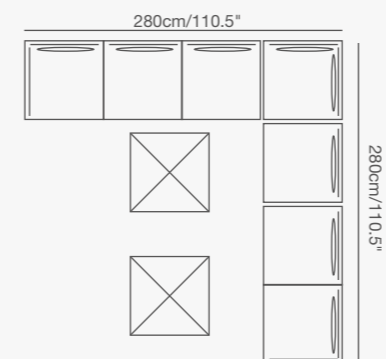

WELCOME

Collection

CREATE YOUR MODULAR SOFA

Thanks to backs that can be moved on all four sides of their bases, our WELCOME seating system is the epitome of adaptability.

You can easily create table, ottoman, armless units, corner units, chairs, in short, possibilities are endless outdoor or indoor.

MAGIC MOVIE

Welcome truly offers infinite possibilities, you simply have to decide between 1, 2 or 3 seaters or extra long sofa in line or U or L configurations.

170147