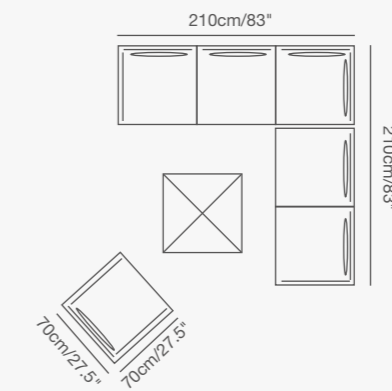

MAGIC MOVIE

Welcome truly offers infinite possibilities, you simply have to decide between 1, 2 or 3 seaters or extra long sofa in line or U or L configurations.

170112

170140

170142

170123

170144

170145